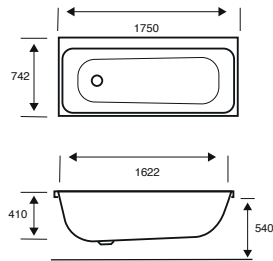

Profile Single Ended

1750 X 750 X 540 CAPACITY 264 LITRES

BATH SIZE	CODE	PRICE
1750 X 750 5MM	02591	£770.00
1750 X 750 CARRONITE	02592	£1,204.00
PANELS	CODE	PRICE
1750 X 540 5MM FRONT PANEL	02601	£208.00
750 X 540 5MM END PANEL	02289	£148.00
1750 X 540 CARRONITE FRONT PANEL	02602	£280.00
750 X 540 CARRONITE END PANEL	02275	£195.00