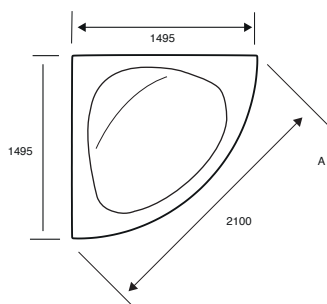

Dove

CORNER BATH

1550 X 950 X 540

CAPACITY 190 LITRES

BATH SIZE	CODE	PRICE
1550 X 950 5MM LEFT HAND	02232	£1,162.00
1550 X 950 CARRONITE LEFT HAND	02233	£1,567.00
1550 X 950 5MM RIGHT HAND	02234	£1,162.00
1550 X 950 CARRONITE RIGHT HAND	02235	£1,567.00
PANELS	CODE	PRICE
1550 X 540 5MM FRONT PANEL	02262	£292.00
1550 X 540 CARRONITE FRONT PANEL	02263	£548.00

Centennial

CORNER BATH

1500 X 1500 X 570

CAPACITY 407 LITRES

BATH SIZE	CODE	PRICE
1500 X 1500 5MM	02230	£1,707.00
1500 X 1500 CARRONITE	02231	£2,394.00
PANELS	CODE	PRICE
1500 X 570 5MM FRONT PANEL	02264	£292.00
1500 X 570 CARRONITE FRONT PANEL	02265	£548.00

Monarch

CORNER BATH

1300 X 1300 X 540

CAPACITY 235 LITRES

BATH SIZE	CODE	PRICE
1300 X 1300 5MM	02236	£1,319.00
1300 X 1300 CARRONITE	02237	£1,594.00
PANELS	CODE	PRICE
1300 X 540 5MM FRONT PANEL	02304	£292.00
1300 X 540 CARRONITE FRONT PANEL	02305	£548.00