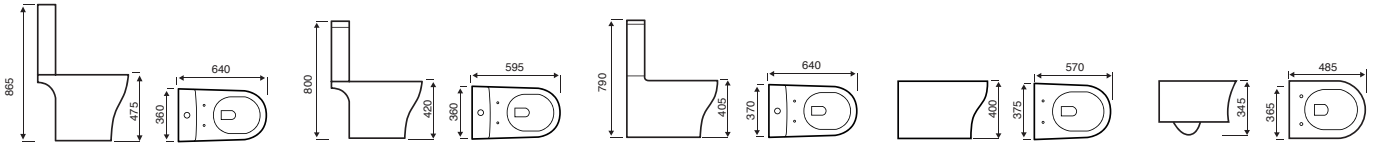

COMFORT HEIGHT WC

SHORT PROJECTION WC

CLOSE TO WALL WC

BACK TO WALL WC

WALL MOUNTED WC