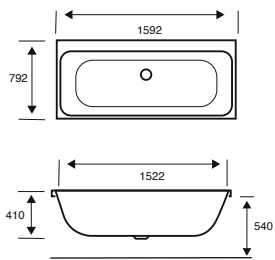

Profile Double Ended

1600 X 700 X 515

CAPACITY 188 LITRES

BATH SIZE	CODE	PRICE
1600 X 700 5MM	02199	£609.00
1600 X 700 CARRONITE	02200	£1,013.00
PANELS	CODE	PRICE
1600 X 515 5MM FRONT PANEL	02316	£185.00
700 X 515 5MM END PANEL	02285	£148.00
1600 X 515 CARRONITE FRONT PANEL	02317	£267.00
700 X 515 CARRONITE END PANEL	02271	£195.00

Profile Double Ended

1600 X 800 X 540

CAPACITY 215 LITRES

BATH SIZE	CODE	PRICE
1600 X 800 5MM	02589	£752.00
1600 X 800 CARRONITE	02590	£1,177.00
PANELS	CODE	PRICE
1600 X 540 5MM FRONT PANEL	02281	£208.00
800 X 540 5MM END PANEL	02291	£148.00
1600 X 540 CARRONITE FRONT PANEL	02267	£280.00
800 X 540 CARRONITE END PANEL	02277	£195.00

Profile Double Ended

1650 X 700 X 515

CAPACITY 196 LITRES

BATH SIZE	CODE	PRICE
1650 X 700 5MM	02521	£609.00
1650 X 700 CARRONITE	02522	£1,013.00
PANELS	CODE	PRICE
1650 X 515 5MM FRONT PANEL	02282	£185.00
700 X 515 5MM END PANEL	02285	£148.00
1650 X 515 CARRONITE FRONT PANEL	02268	£267.00
700 X 515 CARRONITE END PANEL	02271	£195.00

Profile Double Ended

1700 X 700 X 515

CAPACITY 205 LITRES

BATH SIZE	CODE	PRICE
1700 X 700 5MM	02191	£609.00
1700 X 700 CARRONITE	02192	£1,013.00
PANELS	CODE	PRICE
1700 X 515 5MM FRONT PANEL	02320	£185.00
700 X 515 5MM END PANEL	02285	£148.00
1700 X 515 CARRONITE FRONT PANEL	02321	£267.00
700 X 515 CARRONITE END PANEL	02271	£195.00