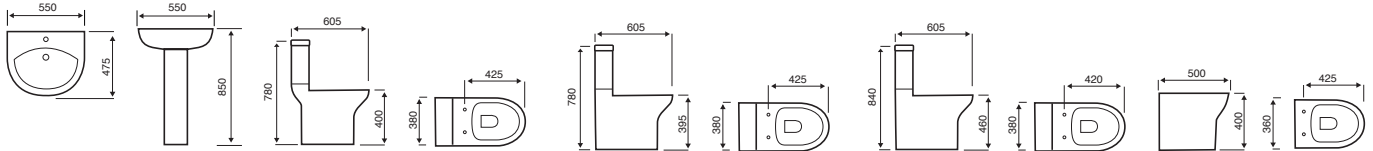

Primo

BASIN ROUND

C/C RIMLESS WC

CLOSE TO WALL RIMLESS WC

RIMLESS CLOSE TO WALL COMFORT HEIGHT PAN

RIMLESS BACK TO WALL PAN