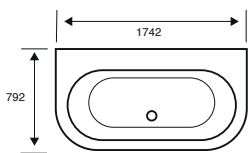

Encapsulated Baseboard

BATHS & PANELS

HALCYON