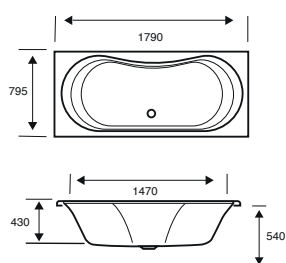

Arc Double Ended

1800 X 800 X 540

CAPACITY 210 LITRES

BATH SIZE	CODE	PRICE
1800 X 800 5MM	02019	£762.00
1800 X 800 CARRONITE	02020	£1,088.00
PANELS		PRICE
1800 X 540 5MM FRONT PANEL	02322	£220.00
800 X 540 5MM END PANEL	02291	£148.00
1800 X 540 CARRONITE FRONT PANEL	02323	£292.00
800 X 540 CARRONITE END PANEL	02277	£195.00