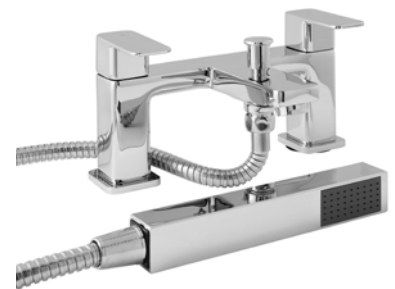

MONO BASIN MIXER WITH CLICK WASTE
OFTAP31 £71.00

BATH FILLER
OFTAP33

BATH SHOWER MIXER
OFTAP32 £117.00 £137.00

Excel, a brassware range with effortless edge. Add to your bathroom interior for a flawlessly refined finish.