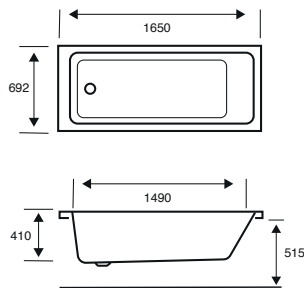

Quantum Single Ended

1600 X 800 X 540

CAPACITY 247 LITRES

BATH SIZE	CODE	PRICE
1600 X 800 5MM	02145	£722.00
1600 X 800 CARRONITE	02146	£1,054.00
PANELS	CODE	PRICE
1600 X 540 5MM FRONT PANEL	02281	£208.00
800 X 540 5MM END PANEL	02291	£148.00
1600 X 540 CARRONITE FRONT PANEL	02267	£280.00
800 X 540 CARRONITE END PANEL	02277	£195.00

Quantum Single Ended

1650 X 700 X 515

CAPACITY 216 LITRES

BATH SIZE	CODE	PRICE
1650 X 700 5MM	02633	£531.00
1650 X 700 CARRONITE	02634	£899.00
PANELS	CODE	PRICE
1650 X 515 5MM FRONT PANEL	02316	£185.00
700 X 515 5MM END PANEL	02285	£148.00
1650 X 515 CARRONITE FRONT PANEL	02317	£267.00
700 X 515 CARRONITE END PANEL	02271	£195.00

Quantum Single Ended

1700 X 700 X 515

CAPACITY 228 LITRES

BATH SIZE	CODE	PRICE
1700 X 700 5MM	02151	£531.00
1700 X 700 CARRONITE	02152	£899.00
PANELS	CODE	PRICE
1700 X 515 5MM FRONT PANEL	02320	£185.00
700 X 515 5MM END PANEL	02285	£148.00
1700 X 515 CARRONITE FRONT PANEL	02321	£267.00
700 X 515 CARRONITE END PANEL	02271	£195.00