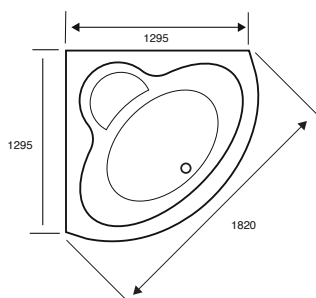

Dove

CORNER BATH

1550 X 950 X 540

CAPACITY 190 LITRES

BATH SIZE	CODE	PRICE
1550 X 950 5MM LEFT HAND	02232	£1,162.00
1550 X 950 CARRONITE LEFT HAND	02233	£1,567.00
1550 X 950 5MM RIGHT HAND	02234	£1,162.00
1550 X 950 CARRONITE RIGHT HAND	02235	£1,567.00
PANELS	CODE	PRICE
1550 X 540 5MM FRONT PANEL	02262	£292.00
1550 X 540 CARRONITE FRONT PANEL	02263	£548.00

Centennial

CORNER BATH

1500 X 1500 X 570

CAPACITY 407 LITRES

BATH SIZE	CODE	PRICE
1500 X 1500 5MM	02230	£1,707.00
1500 X 1500 CARRONITE	02231	£2,394.00
PANELS	CODE	PRICE
1500 X 570 5MM FRONT PANEL	02264	£292.00
1500 X 570 CARRONITE FRONT PANEL	02265	£548.00

Monarch

CORNER BATH

1300 X 1300 X 540

CAPACITY 235 LITRES

BATH SIZE	CODE	PRICE
1300 X 1300 5MM	02236	£1,319.00
1300 X 1300 CARRONITE	02237	£1,594.00
PANELS	CODE	PRICE
1300 X 540 5MM FRONT PANEL	02304	£292.00
1300 X 540 CARRONITE FRONT PANEL	02305	£548.00