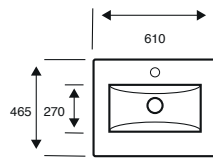

Moon

500MM BASIN

600MM BASIN

800MM BASIN

Purity

500MM SLIM BASIN

600MM SLIM BASIN

800MM SLIM BASIN