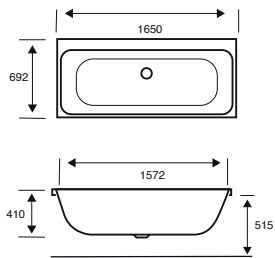

Profile Double Ended

1600 X 700 X 515

CAPACITY 188 LITRES

BATH SIZE	CODE	PRICE
1600 X 700 5MM	02199	£609.00
1600 X 700 CARRONITE	02200	£1,013.00
PANELS	CODE	PRICE
1600 X 515 5MM FRONT PANEL	02316	£185.00
700 X 515 5MM END PANEL	02285	£148.00
1600 X 515 CARRONITE FRONT PANEL	02317	£267.00
700 X 515 CARRONITE END PANEL	02271	£195.00

Profile Double Ended

1600 X 800 X 540

CAPACITY 215 LITRES

BATH SIZE	CODE	PRICE
1600 X 800 5MM	02589	£752.00
1600 X 800 CARRONITE	02590	£1,177.00
PANELS	CODE	PRICE
1600 X 540 5MM FRONT PANEL	02281	£208.00
800 X 540 5MM END PANEL	02291	£148.00
1600 X 540 CARRONITE FRONT PANEL	02267	£280.00
800 X 540 CARRONITE END PANEL	02277	£195.00

Profile Double Ended

1650 X 700 X 515

CAPACITY 196 LITRES

BATH SIZE	CODE	PRICE
1650 X 700 5MM	02521	£609.00
1650 X 700 CARRONITE	02522	£1,013.00
PANELS	CODE	PRICE
1650 X 515 5MM FRONT PANEL	02282	£185.00
700 X 515 5MM END PANEL	02285	£148.00
1650 X 515 CARRONITE FRONT PANEL	02268	£267.00
700 X 515 CARRONITE END PANEL	02271	£195.00

Profile Double Ended

1700 X 700 X 515

CAPACITY 205 LITRES

BATH SIZE	CODE	PRICE
1700 X 700 5MM	02191	£609.00
1700 X 700 CARRONITE	02192	£1,013.00
PANELS	CODE	PRICE
1700 X 515 5MM FRONT PANEL	02320	£185.00
700 X 515 5MM END PANEL	02285	£148.00
1700 X 515 CARRONITE FRONT PANEL	02321	£267.00
700 X 515 CARRONITE END PANEL	02271	£195.00