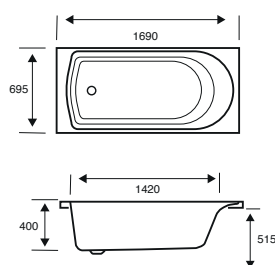

Arc Single Ended

1700 X 700 X 515

CAPACITY 172 LITRES

WITH TWIN HAND GRIPS

BATH SIZE	CODE	PRICE	CODE	PRICE
1700 X 700 5MM	02013	£500.00	02013T	£555.00
1700 X 700 CARRONITE	02014	£857.00	02014T	£913.00
PANELS		CODE	PRICE	
1700 X 515 5MM FRONT PANEL		02320	£185.00	
700 X 515 5MM END PANEL		02285	£148.00	
1700 X 515 CARRONITE FRONT PANEL		02321	£267.00	
700 X 515 CARRONITE END PANEL		02271	£195.00