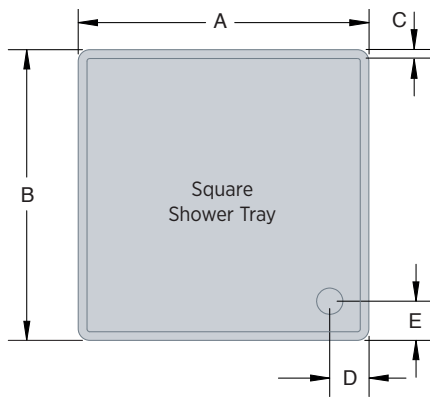

OTHER DIMENSIONS
TRAY HEIGHT: 45MM
WASTE HOLE: 90MM

Low Profile Shower Trays - Square

Size (mm)	A	B	C	D	E
700 x 700	700	700	52	135	135
760 x 760	760	760	52	135	135
800 x 800	800	800	52	135	135
900 x 900	900	900	52	135	135
1000 x 1000	1000	1000	52	135	135

Low Profile Shower Trays - Rectangle

Size (mm)	A	B	C	D	E
900 x 700	900	700	52	135	135
900 x 760	900	760	52	135	135
900 x 800	900	800	52	135	135
1000 x 700	1000	700	52	135	135
1000 x 760	1000	760	52	135	135
1000 x 800	1000	800	52	135	135
1000 x 900	1000	900	52	135	135
1100 x 760	1100	760	52	135	135
1100 x 800	1100	800	52	135	135
1100 x 900	1100	900	52	135	135
1200 x 700	1200	700	52	135	135
1200 x 760	1200	760	52	135	135
1200 x 800	1200	800	52	135	135
1200 x 900	1200	900	52	135	135
1300 x 800	1300	800	52	135	135
1400 x 700	1400	700	52	135	135
1400 x 800	1400	800	52	135	135
1400 x 900	1400	900	52	135	135
1500 x 700	1500	700	52	135	135
1500 x 760	1500	760	52	135	135
1500 x 800	1500	800	52	135	135
1500 x 900	1500	900	52	135	135
1600 x 700	1600	700	52	135	135
1600 x 760	1600	760	52	135	135
1600 x 800	1600	800	52	135	135
1600 x 900	1600	900	52	135	135
1700 x 700	1700	700	52	135	135
1700 x 760	1700	760	52	135	135
1700 x 800	1700	800	52	135	135
1700 x 900	1700	900	52	135	135
1800 x 800	1800	800	52	135	135

Low Profile Shower Trays - Quadrant

Size (mm)	A	B	C	D	E	F
800 x 800	800	800	52	135	135	550
900 x 900	900	900	52	135	135	550
1000 x 1000	1000	1000	52	135	135	550
900 x 760	900	760	52	135	135	550
1000 x 800	1000	800	52	135	135	550
1200 x 800	1200	800	52	135	135	550
1200 x 900	1200	900	52	135	135	550