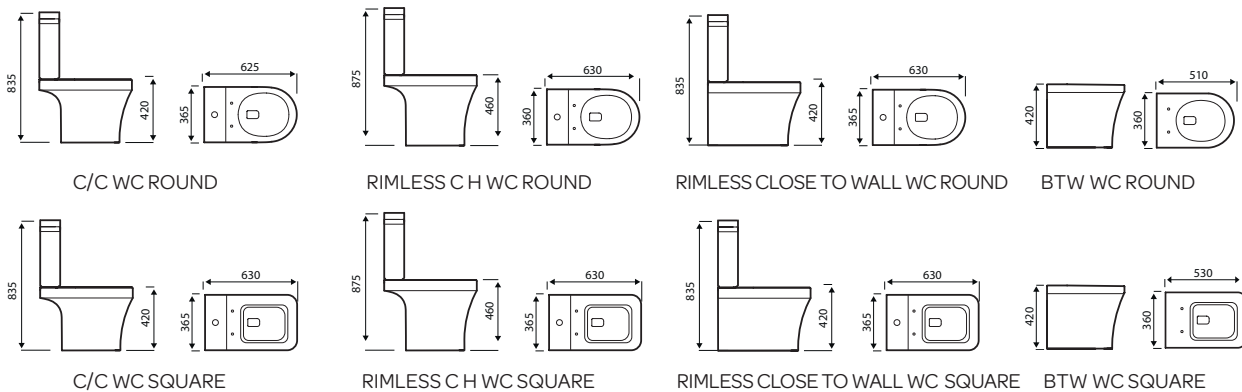

CLOSE TO WALL WC

COMFORT HEIGHT WC

BACK TO WALL WC

Pure

Trim

Genoa

Ozone

Korsika