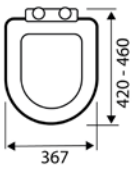

- Made from duroplastic

SEA002UN £42.00

Standard D
WRAPOVER STANDARD D SHAPED SEAT

- Made from polypropylene

SEA101D £59.00