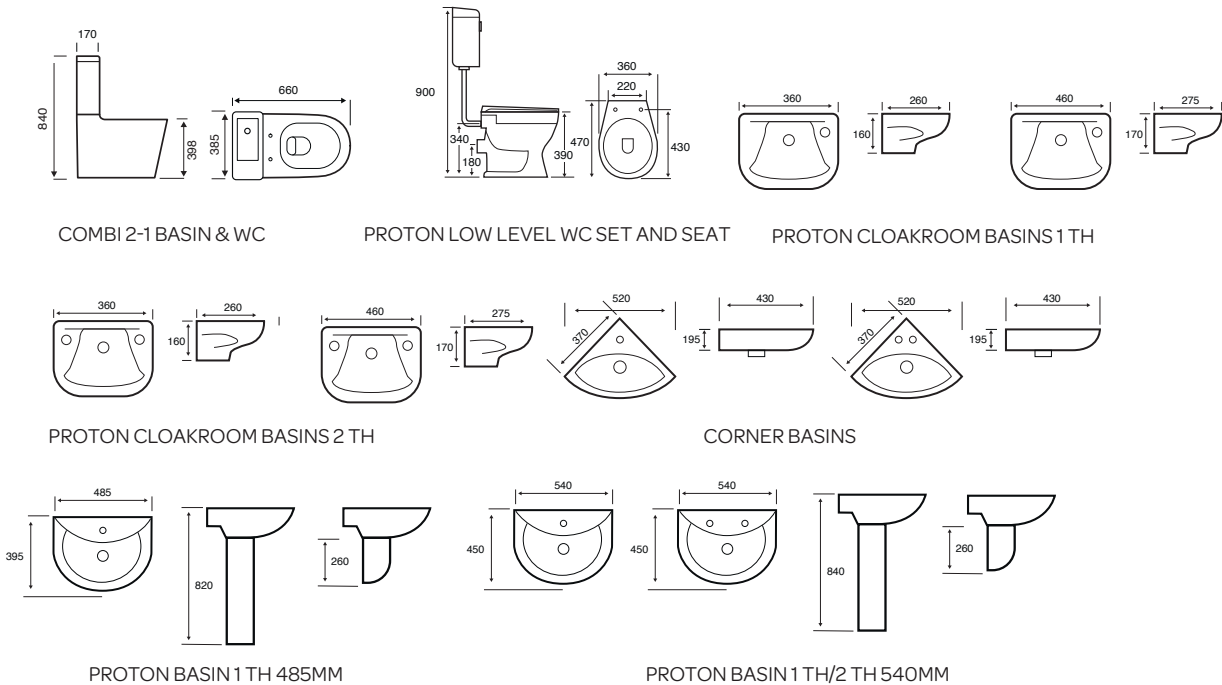

Additional Sanitaryware

NOTE: KARTELL UK RESERVES THE RIGHT TO MAKE CHANGES IN PRODUCTS AND TECHNICAL DETAILS WITHOUT PRIOR NOTICE. FOR EXACT MEASUREMENTS, IN PARTICULAR FOR CUSTOMIZED INSTALLATION SCENARIOS, IT CAN ONLY BE TAKEN FROM THE FINISHED CERAMIC PRODUCT.