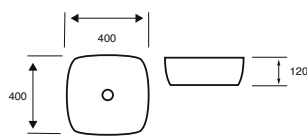

ISLAND 400MM