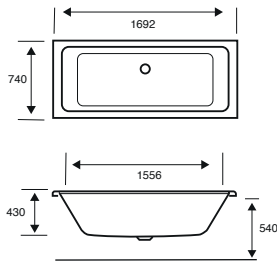

QUANTUM DE

Quantum Double Ended

1700 X 700 X 515

CAPACITY 165 LITRES

BATH SIZE	CODE	PRICE
1700 X 700 5MM	02159	£531.00
1700 X 700 CARRONITE	02160	£899.00
PANELS	CODE	PRICE
1700 X 515 5MM FRONT PANEL	02320	£185.00
700 X 515 5MM END PANEL	02285	£148.00
1700 X 515 CARRONITE FRONT PANEL	02321	£267.00
700 X 515 CARRONITE END PANEL	02271	£195.00

Quantum Double Ended

1700 X 750 X 540

CAPACITY 190 LITRES

BATH SIZE	CODE	PRICE
1700 X 750 5MM	02157	£652.00
1700 X 750 CARRONITE	02158	£1,016.00
PANELS	CODE	PRICE
1700 X 540 5MM FRONT PANEL	02318	£208.00
750 X 540 5MM END PANEL	02289	£148.00
1700 X 540 CARRONITE FRONT PANEL	02319	£280.00
750 X 540 CARRONITE END PANEL	02275	£195.00

Quantum Double Ended

1700 X 800 X 540

CAPACITY 190 LITRES

BATH SIZE	CODE	PRICE
1700 X 800 5MM	02392	£722.00
1700 X 800 CARRONITE	02393	£1,054.00
PANELS	CODE	PRICE
1700 X 540 5MM FRONT PANEL	02318	£208.00
800 X 540 5MM END PANEL	02291	£148.00
1700 X 540 CARRONITE FRONT PANEL	02319	£280.00
800 X 540 CARRONITE END PANEL	02277	£195.00