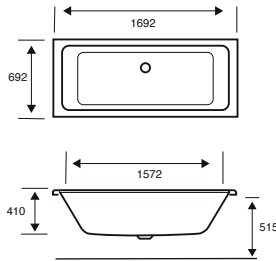

QUANTUM DE

Quantum Double Ended

1700 X 700 X 515

CAPACITY 165 LITRES

BATH SIZE	CODE	PRICE
1700 X 700 5MM	02159	£531.00
1700 X 700 CARRONITE	02160	£899.00
PANELS	CODE	PRICE
1700 X 515 5MM FRONT PANEL	02320	£185.00
700 X 515 5MM END PANEL	02285	£148.00
1700 X 515 CARRONITE FRONT PANEL	02321	£267.00
700 X 515 CARRONITE END PANEL	02271	£195.00

Quantum Double Ended

1700 X 750 X 540

CAPACITY 190 LITRES

BATH SIZE	CODE	PRICE
1700 X 750 5MM	02157	£652.00
1700 X 750 CARRONITE	02158	£1,016.00
PANELS	CODE	PRICE
1700 X 540 5MM FRONT PANEL	02318	£208.00
750 X 540 5MM END PANEL	02289	£148.00
1700 X 540 CARRONITE FRONT PANEL	02319	£280.00
750 X 540 CARRONITE END PANEL	02275	£195.00

Quantum Double Ended

1700 X 800 X 540

CAPACITY 190 LITRES

BATH SIZE	CODE	PRICE
1700 X 800 5MM	02392	£722.00
1700 X 800 CARRONITE	02393	£1,054.00
PANELS	CODE	PRICE
1700 X 540 5MM FRONT PANEL	02318	£208.00
800 X 540 5MM END PANEL	02291	£148.00
1700 X 540 CARRONITE FRONT PANEL	02319	£280.00
800 X 540 CARRONITE END PANEL	02277	£195.00