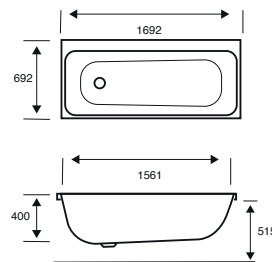

Profile Single Ended

1700 X 700 X 515

CAPACITY 218 LITRES

BATH SIZE	CODE	PRICE
1700 X 700 5MM	02422	£609.00
1700 X 700 CARRONITE	02423	£1,013.00
PANELS	CODE	PRICE
1700 X 515 5MM FRONT PANEL	02320	£185.00
700 X 515 5MM END PANEL	02285	£148.00
1700 X 515 CARRONITE FRONT PANEL	02321	£267.00
700 X 515 CARRONITE END PANEL	02271	£195.00