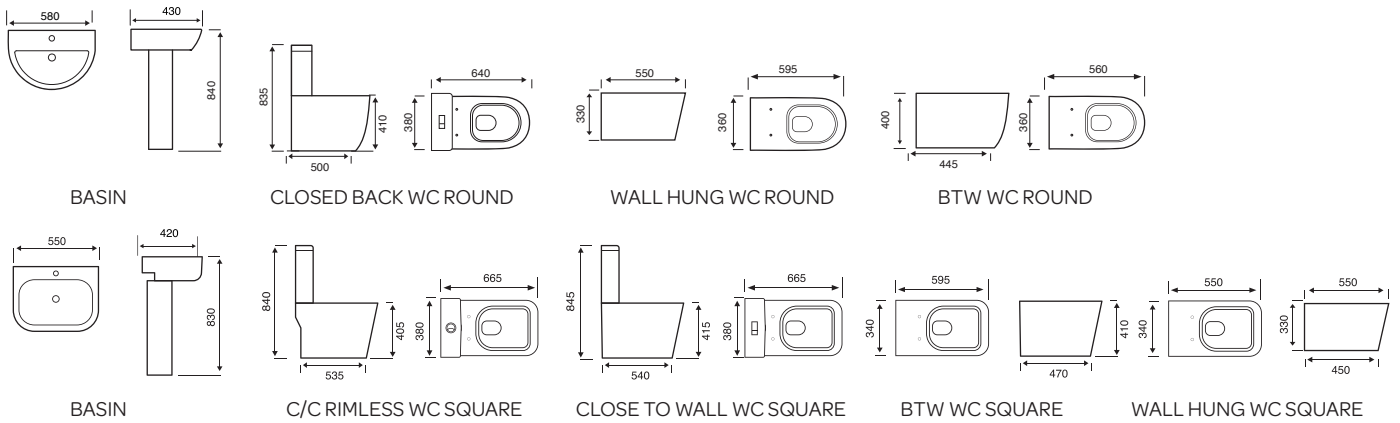

CLOSE TO WALL WC

COMFORT HEIGHT WC

BACK TO WALL WC

Pure

Trim

Genoa

Ozone

Korsika