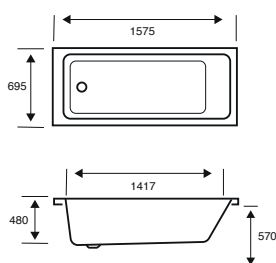

Quantum Single Ended

1575 X 700 X 570

CAPACITY 247 LITRES

BATH SIZE	CODE	PRICE
1500 X 700 5MM	02750	£722.00
1500 X 700 CARRONITE	02751	£1054.00

PANELS NOT AVAILABLE FOR THIS SIZE