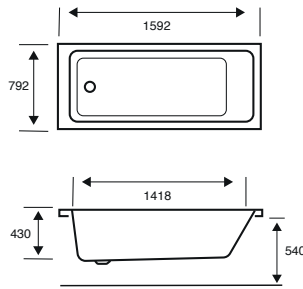

Quantum Single Ended

1600 X 800 X 540

CAPACITY 247 LITRES

BATH SIZE	CODE	PRICE
1600 X 800 5MM	02145	£722.00
1600 X 800 CARRONITE	02146	£1,054.00
PANELS	CODE	PRICE
1600 X 540 5MM FRONT PANEL	02281	£208.00
800 X 540 5MM END PANEL	02291	£148.00
1600 X 540 CARRONITE FRONT PANEL	02267	£280.00
800 X 540 CARRONITE END PANEL	02277	£195.00

Quantum Single Ended

1650 X 700 X 515

CAPACITY 216 LITRES

BATH SIZE	CODE	PRICE
1650 X 700 5MM	02633	£531.00
1650 X 700 CARRONITE	02634	£899.00
PANELS	CODE	PRICE
1650 X 515 5MM FRONT PANEL	02316	£185.00
700 X 515 5MM END PANEL	02285	£148.00
1650 X 515 CARRONITE FRONT PANEL	02317	£267.00
700 X 515 CARRONITE END PANEL	02271	£195.00

Quantum Single Ended

1700 X 700 X 515

CAPACITY 228 LITRES

BATH SIZE	CODE	PRICE
1700 X 700 5MM	02151	£531.00
1700 X 700 CARRONITE	02152	£899.00
PANELS	CODE	PRICE
1700 X 515 5MM FRONT PANEL	02320	£185.00
700 X 515 5MM END PANEL	02285	£148.00
1700 X 515 CARRONITE FRONT PANEL	02321	£267.00
700 X 515 CARRONITE END PANEL	02271	£195.00