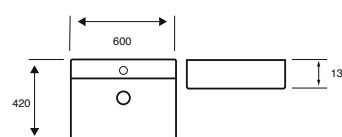

ESSENTIAL 600MM