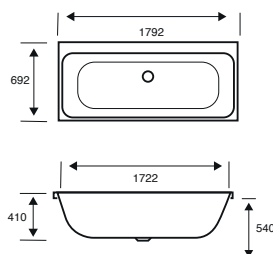

Profile Double Ended

1700 X 750 X 540

CAPACITY 230 LITRES

BATH SIZE	CODE	PRICE
1700 X 750 5MM	02195	£752.00
1700 X 750 CARRONITE	02196	£1,177.00
PANELS	CODE	PRICE
1700 X 540 5MM FRONT PANEL	02318	£208.00
750 X 540 5MM END PANEL	02289	£148.00
1700 X 540 CARRONITE FRONT PANEL	02319	£280.00
750 X 540 CARRONITE END PANEL	02275	£195.00

Profile Double Ended

1750 X 750 X 540

CAPACITY 236 LITRES

BATH SIZE	CODE	PRICE
1750 X 750 5MM	02593	£770.00
1750 X 750 CARRONITE	02594	£1,204.00
PANELS	CODE	PRICE
1750 X 540 5MM FRONT PANEL	02601	£208.00
750 X 540 5MM END PANEL	02289	£148.00
1750 X 540 CARRONITE FRONT PANEL	02602	£280.00
750 X 540 CARRONITE END PANEL	02275	£195.00

Profile Double Ended

1800 X 700 X 540

CAPACITY 231 LITRES

BATH SIZE	CODE	PRICE
1800 X 700 5MM	02573	£785.00
1800 X 700 CARRONITE	02574	£1,238.00
PANELS	CODE	PRICE
1800 X 540 5MM FRONT PANEL	02322	£220.00
700 X 540 5MM END PANEL	02286	£148.00
1800 X 540 CARRONITE FRONT PANEL	02323	£292.00
700 X 540 CARRONITE END PANEL	02272	£195.00