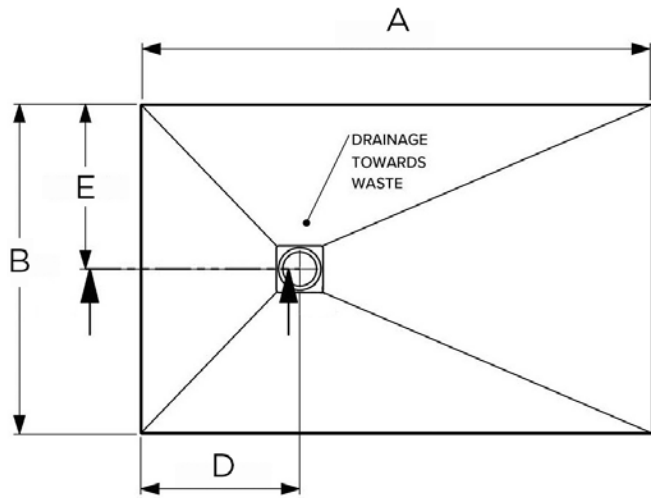

Natural Stone Effect Shower Trays

Size (mm)	A	B	C	D	E
1200x700	1200	700	28	450	450
1200x800	1200	800	28	450	450
1200x900	1200	900	28	450	450
1400x700	1400	700	28	450	450
1400x800	1400	800	28	450	450
1400x900	1400	900	28	450	450
1600 x 700	1600	700	28	550	350
1600 x 800	1600	800	28	550	400
1600 x 900	1600	900	28	550	450
1700 x 700	1700	700	28	550	350
1700 x 800	1700	800	28	550	400
1700 x 900	1700	900	28	550	450