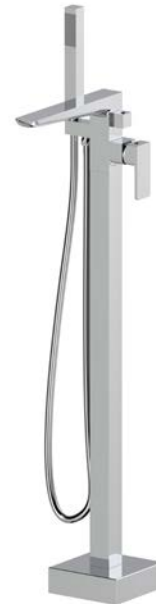

NEW PRODUCTS ADDED!

Chrome Finish

Lifetime Guarantee

L

£108.00

L

£114.00

M

£194.00

L

£210.00

L

£292.00

H

£649.00

NEW!

WALL MOUNTED BASIN MIXER
TAP306KCP

L

£149.00

NEW!

£26.00