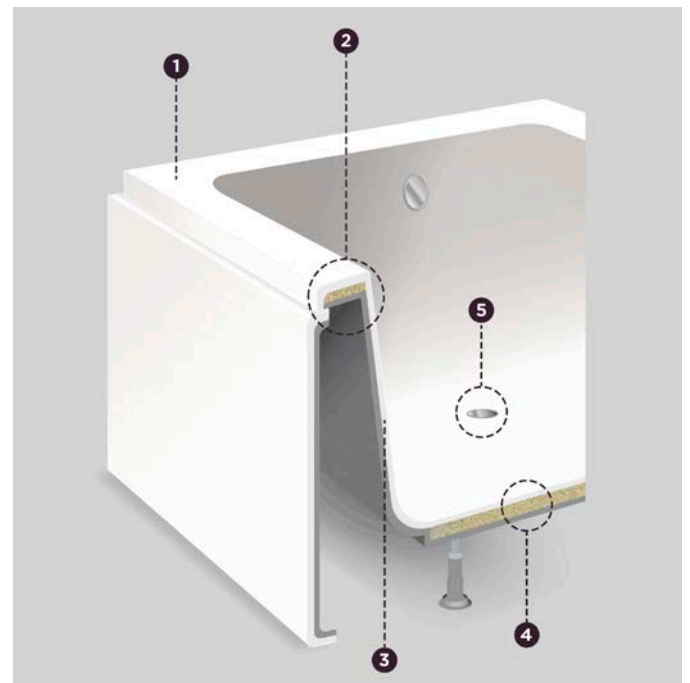

DESIGNED TO LAST A LIFETIME

Carronite™ from Carron bathrooms is the original and best, reinforced bath finish.

All Carron baths are robust, sturdy and well built. But the benefits delivered by the unique Carronite™ finish brings added strength and quality. Making the bath 30% stronger and holds heat for 30 minutes longer.

Carronite™ comes with a 40-year warranty.

Tried, Tested, and Trusted. The strength, stability and reliability of Carronite™ has stood the test of time. Carron's experience in manufacturing gives you a better bathing experience.

40 || YEAR WARRANTY

CARRONITE™ BENEFITS

- 1 **5MM CAST ACRYLIC** TO ENSURE THE PERFECT BATHING & SHOWERING EXPERIENCE
- 2 **FULLY ENCAPSULATED TIMBER RIM** SUPPORT
- 3 **3-STAGE** PRECISION REINFORCEMENT PROCESS
- 4 **18MM** FULLY ENCAPSULATED BASEBOARD
- 5 **BESPOKE CARRONITE™ WASTE RING** PERFECT FOR SEAL