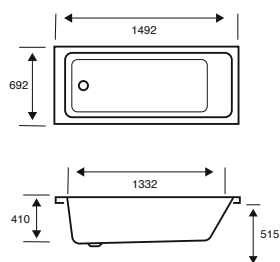

Quantum Single Ended

1500 X 700 X 515

CAPACITY 198 LITRES

BATH SIZE	CODE	PRICE
1500 X 700 5MM	02141	£531.00
1500 X 700 CARRONITE	02142	£899.00
PANELS	CODE	PRICE
1500 X 515 5MM FRONT PANEL	02315	£185.00
700 X 515 5MM END PANEL	02285	£148.00
1500 X 515 CARRONITE FRONT PANEL	02314	£267.00
700 X 515 CARRONITE END PANEL	02271	£195.00