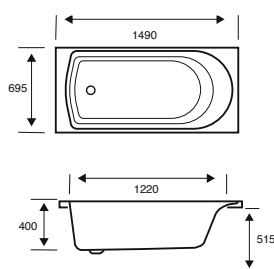

Arc Single Ended

1500 X 700 X 515

CAPACITY 150 LITRES

WITH TWIN HAND GRIPS

BATH SIZE	CODE	PRICE		
1500 X 700 5MM	02443	£500.00	02443T	£555.00
1500 X 700 CARRONITE	02444	£857.00	02444T	£913.00
PANELS		CODE	PRICE	
1500 X 515 5MM FRONT PANEL		02315	£185.00	
700 X 515 5MM END PANEL		02285	£148.00	
1500 X 515 CARRONITE FRONT PANEL		02314	£267.00	
700 X 515 CARRONITE END PANEL		02271	£195.00