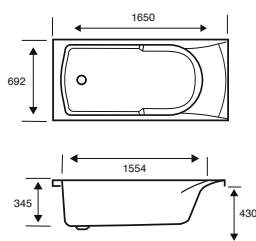

Axis

1650 X 700 X 430 CAPACITY 142 LITRES

WITH TWIN HAND GRIPS

BATH SIZE	CODE	PRICE	CODE	PRICE
1650 X 700 5MM	02585	£531.00	02585T	£575.00
1650 X 700 CARRONITE	02586	£896.00	02586T	£940.00
PANELS		CODE	PRICE	
1650 X 430 5MM FRONT PANEL	02598	£185.00		
700 X 430 5MM END PANEL	02258	£148.00		
1650 X 430 CARRONITE FRONT PANEL	02599	£267.00		
700 X 430 CARRONITE END PANEL	02259	£195.00