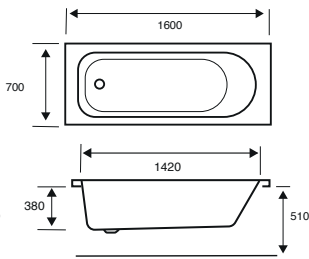

Proton

1600 X 700 X 510

CAPACITY 170 LITRES

BATH SIZE	CODE	PRICE
1600 X 700	BAT1600PRO	£249.00
PANELS	CODE	PRICE
1600 X 510 FRONT PANEL	BAT211SU	£50.00
700 X 510 END PANEL	BAT214SU	£32.00