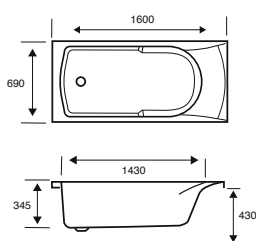

CHROME HAND GRIPS AVAILABLE

Axis

1500 X 700 X 430 CAPACITY 131 LITRES

WITH TWIN HAND GRIPS

| BATH SIZE | CODE | PRICE | CODE | PRICE |
|----------------------------------|--------------|----------------|---------------|----------------|
| 1500 X 700 5MM | 02029 | £531.00 | 02029T | £575.00 |
| 1500 X 700 CARRONITE | 02030 | £896.00 | 02030T | £940.00 |
| PANELS | | CODE | PRICE | |
| 1500 X 430 5MM FRONT PANEL | 02252 | £185.00 | | |
| 700 X 430 5MM END PANEL | 02258 | £148.00 | | |
| 1500 X 430 CARRONITE FRONT PANEL | 02253 | £267.00 | | |
| 700 X 430 CARRONITE END PANEL | 02259 | £195.00 | | |