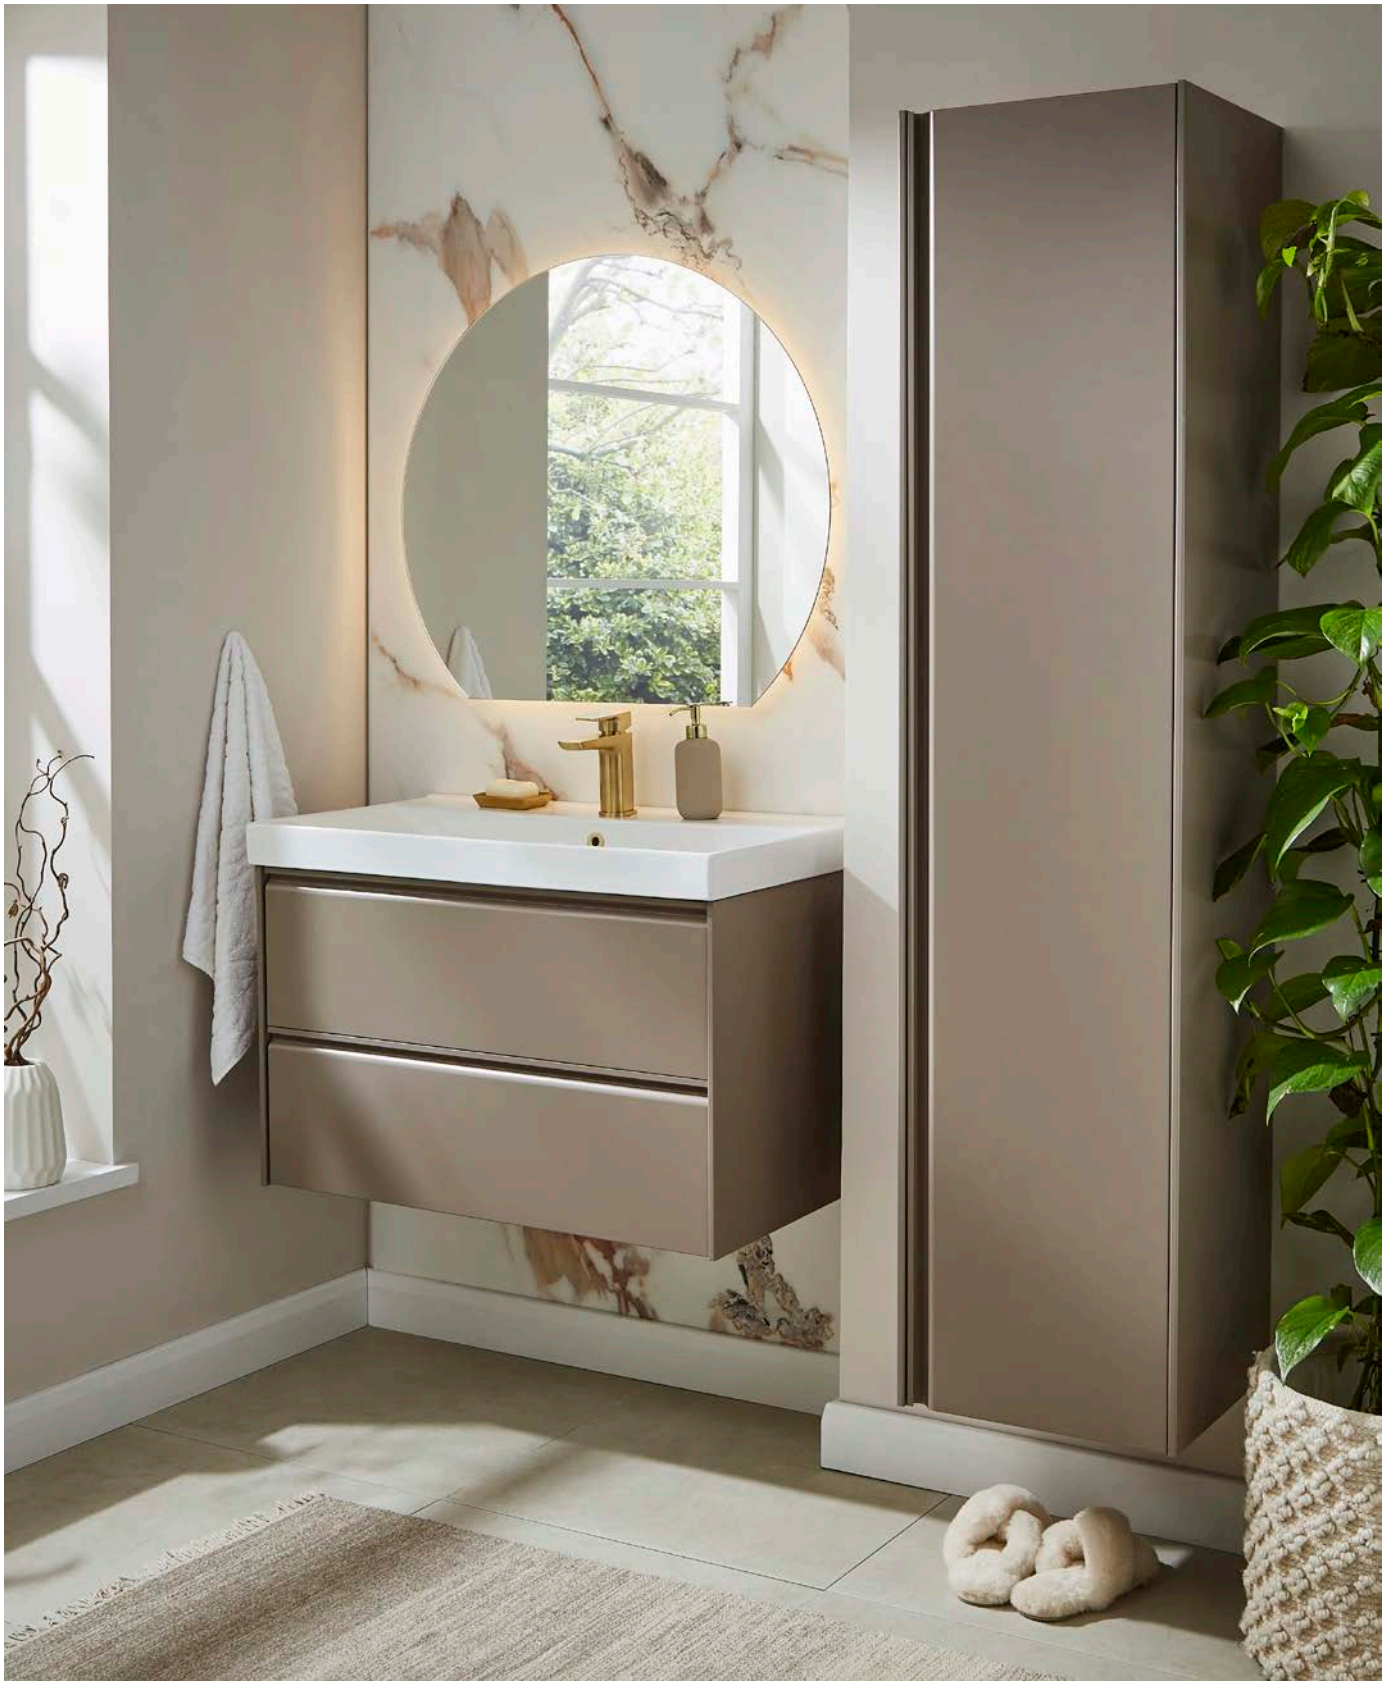

FOR MATCHING SIT-ON BOWLS
SEE PAGE 96

FOR FEATURED LED MIRROR SEE PAGE 66

FOR FEATURED LED MIRROR SEE PAGE 66

NEW!

MOON

500MM 2 DRAWER WALL MOUNTED UNIT
& CERAMIC BASIN - COCOA
H 560 X W 510 X D 395
MOON500WM-C
MOON500BAS £962.00