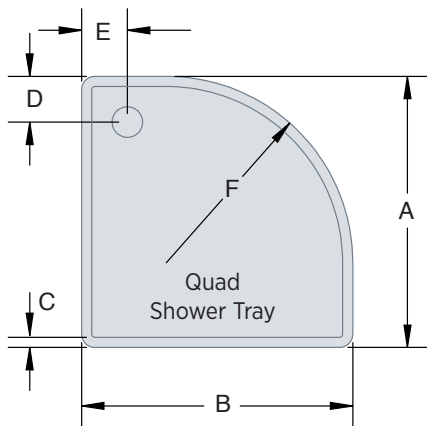

OTHER DIMENSIONS
TRAY HEIGHT: 45MM
WASTE HOLE: 90MM

Low Profile Shower Trays - Square

Size (mm)	A	B	C	D	E
700 x 700	700	700	52	135	135
760 x 760	760	760	52	135	135
800 x 800	800	800	52	135	135
900 x 900	900	900	52	135	135
1000 x 1000	1000	1000	52	135	135

Low Profile Shower Trays - Rectangle

Size (mm)	A	B	C	D	E
900 x 700	900	700	52	135	135
900 x 760	900	760	52	135	135
900 x 800	900	800	52	135	135
1000 x 700	1000	700	52	135	135
1000 x 760	1000	760	52	135	135
1000 x 800	1000	800	52	135	135
1000 x 900	1000	900	52	135	135
1100 x 760	1100	760	52	135	135
1100 x 800	1100	800	52	135	135
1100 x 900	1100	900	52	135	135
1200 x 700	1200	700	52	135	135
1200 x 760	1200	760	52	135	135
1200 x 800	1200	800	52	135	135
1200 x 900	1200	900	52	135	135
1300 x 800	1300	800	52	135	135
1400 x 700	1400	700	52	135	135
1400 x 800	1400	800	52	135	135
1400 x 900	1400	900	52	135	135
1500 x 700	1500	700	52	135	135
1500 x 760	1500	760	52	135	135
1500 x 800	1500	800	52	135	135
1500 x 900	1500	900	52	135	135
1600 x 700	1600	700	52	135	135
1600 x 760	1600	760	52	135	135
1600 x 800	1600	800	52	135	135
1600 x 900	1600	900	52	135	135
1700 x 700	1700	700	52	135	135
1700 x 760	1700	760	52	135	135
1700 x 800	1700	800	52	135	135
1700 x 900	1700	900	52	135	135
1800 x 800	1800	800	52	135	135

Low Profile Shower Trays - Quadrant

Size (mm)	A	B	C	D	E	F
800 x 800	800	800	52	135	135	550
900 x 900	900	900	52	135	135	550
1000 x 1000	1000	1000	52	135	135	550
900 x 760	900	760	52	135	135	550
1000 x 800	1000	800	52	135	135	550
1200 x 800	1200	800	52	135	135	550
1200 x 900	1200	900	52	135	135	550