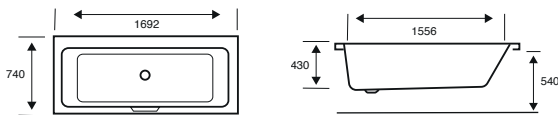

Integra Double Ended

1700 X 750 X 540

CAPACITY 190 LITRES

BATH SIZE	CODE	PRICE
1700 X 750 5MM	02463	£745.00
1700 X 750 CARRONITE	02464	£1,091.00
PANELS	CODE	PRICE
1700 X 540 5MM FRONT PANEL	02318	£208.00
750 X 540 5MM END PANEL	02289	£148.00
1700 X 540 CARRONITE FRONT PANEL	02319	£280.00
750 X 540 CARRONITE END PANEL	02275	£195.00