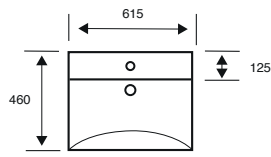

600MM BASIN