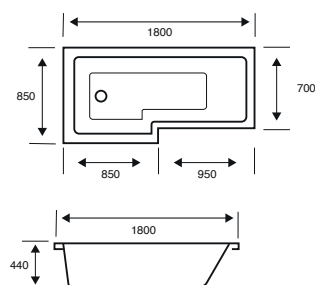

Elite

L-SHAPED SHOWER BATH

1800 X 850 X 440

CAPACITY 249 LITRES

BATH SIZE	CODE	PRICE
1800 X 850 LEFT HAND	BAT155EL	£396.00
1800 X 850 RIGHT HAND	BAT156EL	£396.00
PANELS		PRICE
1800 X 520 FRONT PANEL	BAT157EL	£128.00
700 X 520 END PANEL	BAT170EO	£77.00