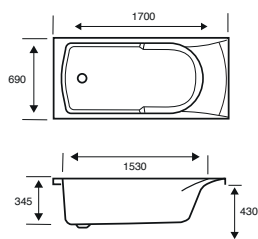

Axis

1700 X 700 X 430 CAPACITY 145 LITRES

WITH TWIN HAND GRIPS

BATH SIZE	CODE	PRICE	CODE	PRICE
1700 X 700 5MM	02037	£531.00	02037T	£575.00
1700 X 700 CARRONITE	02038	£896.00	02038T	£940.00
PANELS		CODE	PRICE	
1700 X 430 5MM FRONT PANEL	02256	£185.00		
700 X 430 5MM END PANEL	02258	£148.00		
1700 X 430 CARRONITE FRONT PANEL	02257	£267.00		
700 X 430 CARRONITE END PANEL	02259	£195.00