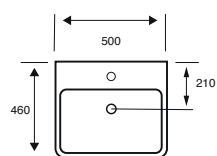

ISLAND 500MM

ISLAND 600MM

KARLO 460MM

KARLO 500MM

LOIS ROUND 425MM

LOIS SQUARE 390MM

Arc & Options 24

500MM BASIN