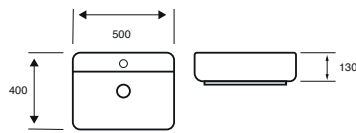

ISLAND 500MM

ISLAND 600MM

KARLO 460MM

KARLO 500MM

LOIS ROUND 425MM

LOIS SQUARE 390MM

Arc & Options 24

500MM BASIN