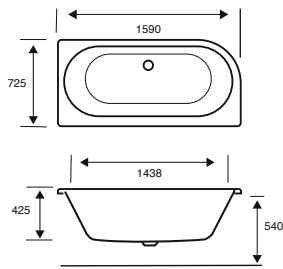

Status

1600 X 725 X 540

CAPACITY 197 LITRES

BATH SIZE	CODE	PRICE
1600 X 725 5MM LEFT HAND	02209	£825.00
1600 X 725 CARRONITE LEFT HAND	02210	£1,328.00
1600 X 725 5MM RIGHT HAND	02211	£825.00
1600 X 725 CARRONITE RIGHT HAND	02212	£1,328.00
PANELS	CODE	PRICE
1600 X 540 5MM FRONT PANEL	02334	£370.00
1600 X 540 CARRONITE FRONT PANEL	02335	£522.00