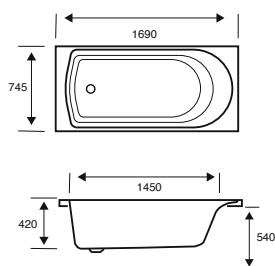

Arc Single Ended

1700 X 750 X 540

CAPACITY 195 LITRES

WITH TWIN HAND GRIPS

BATH SIZE	CODE	PRICE	CODE	PRICE
1700 X 750 5MM	02015	£641.00	02015T	£696.00
1700 X 750 CARRONITE	02016	£988.00	02016T	£1,044.00
PANELS		CODE	PRICE	
1700 X 540 5MM FRONT PANEL		02318	£208.00	
700 X 540 5MM END PANEL		02289	£148.00	
1700 X 540 CARRONITE FRONT PANEL		02319	£280.00	
700 X 540 CARRONITE END PANEL		02275	£195.00