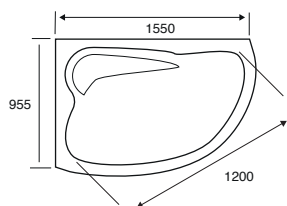

CORNER BATHS

RIGHT HAND SHOWN