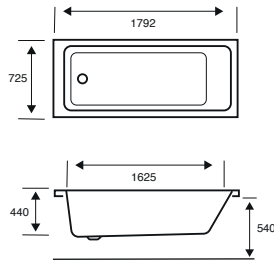

QUANTUM SE

Quantum Single Ended

1800 X 725 X 540

CAPACITY 266 LITRES

BATH SIZE	CODE	PRICE
1800 X 725 5MM	02153	£703.00
1800 X 725 CARRONITE	02154	£1,047.00
PANELS	CODE	PRICE
1800 X 540 5MM FRONT PANEL	02322	£220.00
725 X 540 5MM END PANEL	02287	£148.00
1800 X 540 CARRONITE FRONT PANEL	02323	£292.00
725 X 540 CARRONITE END PANEL	02307	£195.00

Quantum Single Ended

1800 X 800 X 540

CAPACITY 285 LITRES

BATH SIZE	CODE	PRICE
1800 X 800 5MM	02155	£782.00
1800 X 800 CARRONITE	02156	£1,135.00
PANELS	CODE	PRICE
1800 X 540 5MM FRONT PANEL	02322	£220.00
800 X 540 5MM END PANEL	02291	£148.00
1800 X 540 CARRONITE FRONT PANEL	02323	£292.00
800 X 540 CARRONITE END PANEL	02277	£195.00