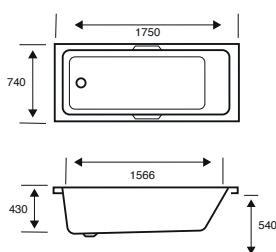

Integra Single Ended

1750 X 750 X 540

CAPACITY 247 LITRES

BATH SIZE	CODE	PRICE
1750 X 750 5MM	02595	£817.00
1750 X 750 CARRONITE	02596	£1,138.00
PANELS	CODE	PRICE
1750 X 540 5MM FRONT PANEL	02601	£208.00
750 X 540 5MM END PANEL	02289	£148.00
1750 X 540 CARRONITE FRONT PANEL	02602	£280.00
750 X 540 CARRONITE END PANEL	02275	£195.00