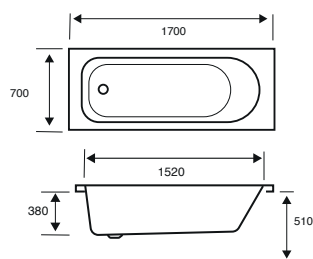

Proton

1700 X 700 X 510

CAPACITY 180 LITRES

BATH SIZE	CODE	PRICE
1700 X 700	BAT1700PRO	£249.00
PANELS	CODE	PRICE
1700 X 510 FRONT PANEL	BAT212SU	£50.00
700 X 510 END PANEL	BAT214SU	£32.00