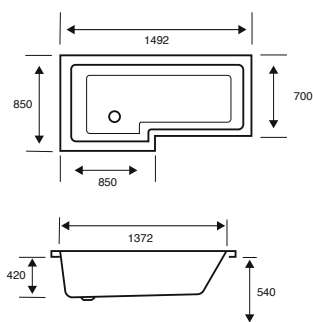

LEFT HAND SHOWN

**Quantum**

L-SHAPED SHOWER BATH

1500 X 850 X 540

CAPACITY 229 LITRES

| BATH SIZE | CODE | PRICE |
|----------------------------------|--------------|------------------|
| 1500 X 850 5MM LEFT HAND | 02173 | £779.00 |
| 1500 X 850 CARRONITE LEFT HAND | 02174 | £1,112.00 |
| 1500 X 850 5MM RIGHT HAND | 02175 | £779.00 |
| 1500 X 850 CARRONITE RIGHT HAND | 02176 | £1,112.00 |
| PANELS | CODE | PRICE |
| 1500 X 540 5MM FRONT PANEL | 02324 | £276.00 |
| 700 X 540 5MM END PANEL | 02312 | £173.00 |
| 1500 X 540 CARRONITE FRONT PANEL | 02325 | £595.00 |
| 700 X 540 CARRONITE END PANEL | 02313 | £236.00 |