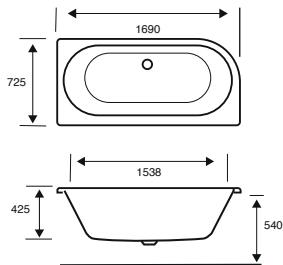

LEFT HAND SHOWN

Status

1600 X 725 X 540

CAPACITY 197 LITRES

| BATH SIZE | CODE | PRICE |
|----------------------------------|--------------|------------------|
| 1600 X 725 5MM LEFT HAND | 02209 | £825.00 |
| 1600 X 725 CARRONITE LEFT HAND | 02210 | £1,328.00 |
| 1600 X 725 5MM RIGHT HAND | 02211 | £825.00 |
| 1600 X 725 CARRONITE RIGHT HAND | 02212 | £1,328.00 |
| PANELS | CODE | PRICE |
| 1600 X 540 5MM FRONT PANEL | 02334 | £370.00 |
| 1600 X 540 CARRONITE FRONT PANEL | 02335 | £522.00 |