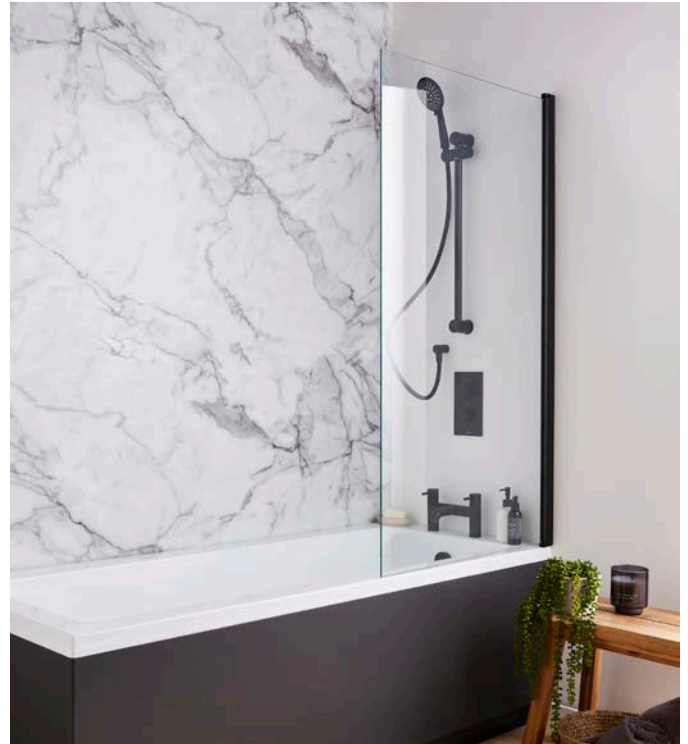

L Lifetime Guarantee

10 10 Year Guarantee

BATH SHOWER SCREENS

Nero
STRAIGHT SCREEN, RADIUS EDGE
1400 X 780MM - 6MM GLASS
NER-SS

£161.00

Nero
STRAIGHT SCREEN, SQUARE EDGE
1400 X 780MM - 6MM GLASS
NER-SSS

£161.00