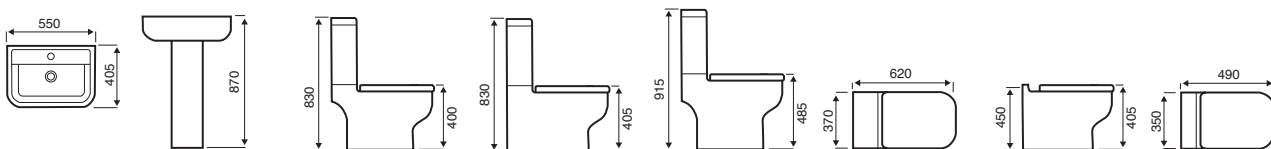

Options 600

BASIN

CLOSE COUPLED WC

CLOSE TO WALL WC

COMFORT HEIGHT WC

BACK TO WALL WC