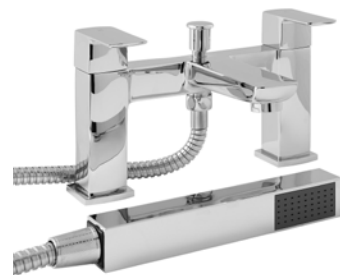

BATH SHOWER MIXER
OFTAP22