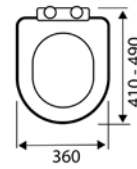

- Made from duroplastic

SEA002UN £42.00

Standard D
WRAPOVER STANDARD D SHAPED SEAT

- Made from polypropylene

SEA101D £59.00

Slim D
SLIM WRAPOVER PREMIUM D SHAPED

- Made from duroplastic

SEA102D £71.00