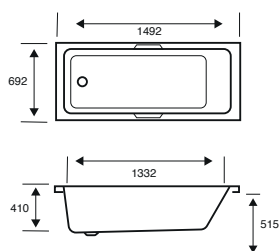

Integra Single Ended

1500 X 700 X 515

CAPACITY 198 LITRES

BATH SIZE	CODE	PRICE
1500 X 700 5MM	02165	£609.00
1500 X 700 CARRONITE	02166	£959.00
PANELS	CODE	PRICE
1500 X 515 5MM FRONT PANEL	02315	£185.00
700 X 515 5MM END PANEL	02285	£148.00
1500 X 515 CARRONITE FRONT PANEL	02314	£267.00
700 X 515 CARRONITE END PANEL	02271	£195.00