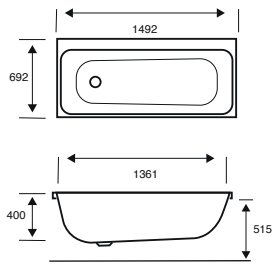

Profile Single Ended

1500 X 700 X 515

CAPACITY 190 LITRES

BATH SIZE	CODE	PRICE
1500 X 700 5MM	02418	£609.00
1500 X 700 CARRONITE	02419	£1,013.00
PANELS	CODE	PRICE
1500 X 515 5MM FRONT PANEL	02315	£185.00
700 X 515 5MM END PANEL	02285	£148.00
1500 X 515 CARRONITE FRONT PANEL	02314	£267.00
700 X 515 CARRONITE END PANEL	02271	£195.00