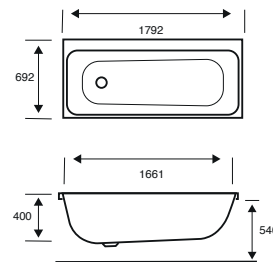

Profile Single Ended

1800 X 700 X 540 CAPACITY 255 LITRES

BATH SIZE	CODE	PRICE
1800 X 700 5MM	02571	£785.00
1800 X 700 CARRONITE	02572	£1,238.00
PANELS	CODE	PRICE
1800 X 540 5MM FRONT PANEL	02322	£220.00
700 X 540 5MM END PANEL	02286	£148.00
1800 X 540 CARRONITE FRONT PANEL	02323	£292.00
700 X 540 CARRONITE END PANEL	02272	£195.00