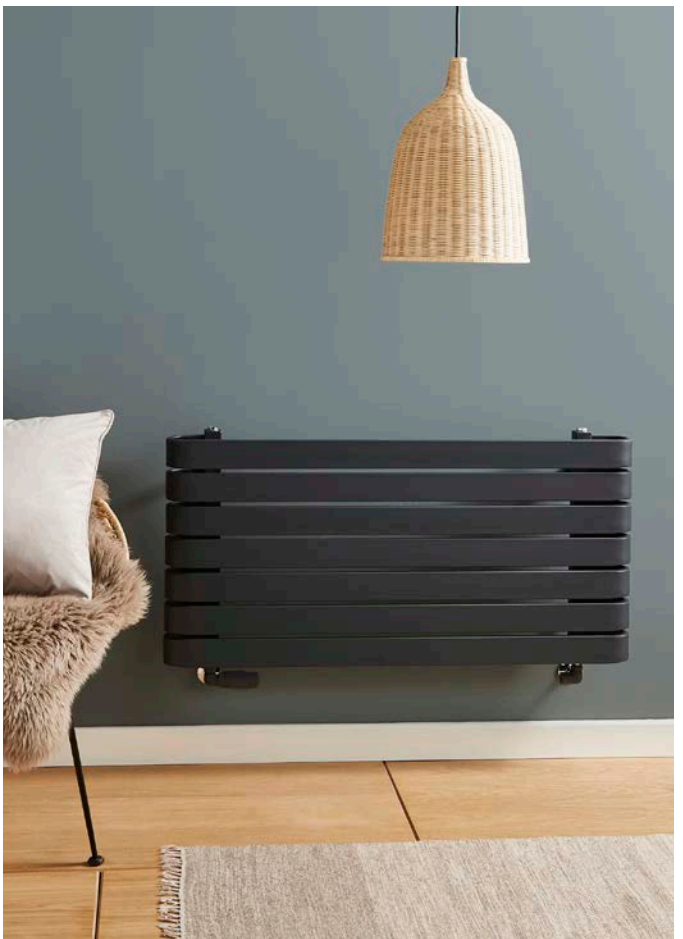

Denver

TEXTURED GREY

Product Code	Height (mm)	Width (mm)	Output $\Delta t60^{\circ}\text{C}$ (BTUs)	Tapping centres (mm)	Price (£)
DEN500-600A	500	600	1544	400	£314.00
DEN500-1000A	500	1000	2373	800	£419.00