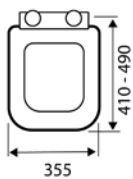

Options
WRAPOVER SQUARE SEAT ROUND EDGES