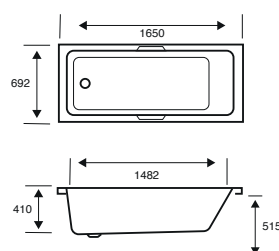

Integra Single Ended

1650 X 700 X 515

CAPACITY 216 LITRES

BATH SIZE	CODE	PRICE
1650 X 700 5MM	02523	£609.00
1650 X 700 CARRONITE	02524	£959.00
PANELS	CODE	PRICE
1650 X 515 5MM FRONT PANEL	02282	£185.00
700 X 515 5MM END PANEL	02285	£148.00
1650 X 515 CARRONITE FRONT PANEL	02268	£267.00
700 X 515 CARRONITE END PANEL	02271	£195.00