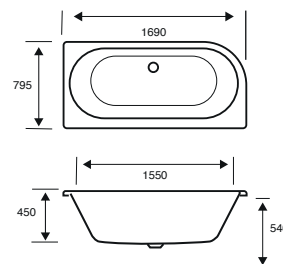

Status

1700 X 800 X 540

CAPACITY 250 LITRES

BATH SIZE	CODE	PRICE
1700 X 800 5MM LEFT HAND	02217	£991.00
1700 X 800 CARRONITE LEFT HAND	02218	£1,511.00
1700 X 800 5MM RIGHT HAND	02219	£991.00
1700 X 800 CARRONITE RIGHT HAND	02220	£1,511.00
PANELS	CODE	PRICE
1700 X 540 5MM FRONT PANEL	02338	£370.00
1700 X 540 CARRONITE FRONT PANEL	02339	£522.00