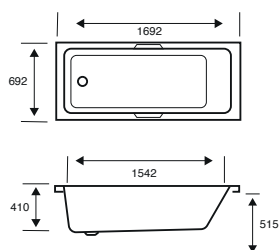

Luxe Single Ended

1700 X 700 X 515

CAPACITY 228 LITRES

BATH SIZE	CODE	PRICE
1700 X 700	LUX1770SE	£507.00
PANELS		
1700 X 515 FRONT PANEL	SFP1700515	£71.00
700 X 515 END PANEL	SEP700515	£39.00