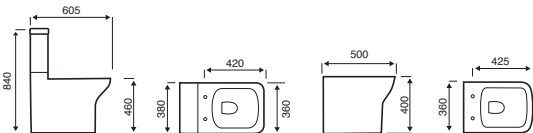

RIMLESS CLOSE TO WALL COMFORT HEIGHT PAN

RIMLESS BTW PAN

RIMLESS COMFORT HEIGHT BTW PAN

RIMLESS WALL HUNG PAN