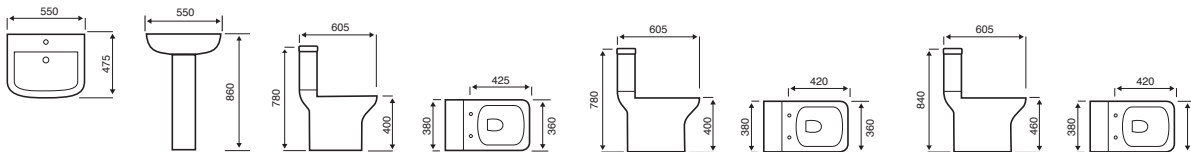

BASIN SQUARE

RIMLESS C/C BACK PAN

RIMLESS CLOSE TO WALL PAN

RIMLESS C/C COMFORT HEIGHT PAN