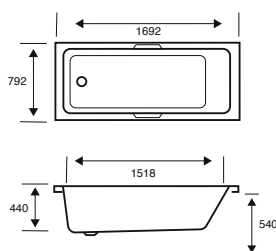

Integra Single Ended

1700 X 800 X 540

CAPACITY 267 LITRES

BATH SIZE	CODE	PRICE
1700 X 800 5MM	02394	£793.00
1700 X 800 CARRONITE	02395	£1,121.00
PANELS	CODE	PRICE
1700 X 540 5MM FRONT PANEL	02318	£208.00
800 X 540 5MM END PANEL	02291	£148.00
1700 X 540 CARRONITE FRONT PANEL	02319	£280.00
800 X 540 CARRONITE END PANEL	02277	£195.00