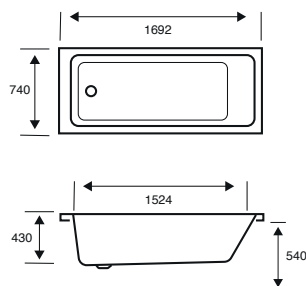

Quantum Single Ended

1700 X 750 X 540

CAPACITY 240 LITRES

BATH SIZE	CODE	PRICE
1700 X 750 5MM	02147	£652.00
1700 X 750 CARRONITE	02148	£1,016.00
PANELS	CODE	PRICE
1700 X 540 5MM FRONT PANEL	02318	£208.00
750 X 540 5MM END PANEL	02289	£148.00
1700 X 540 CARRONITE FRONT PANEL	02319	£280.00
750 X 540 CARRONITE END PANEL	02275	£195.00