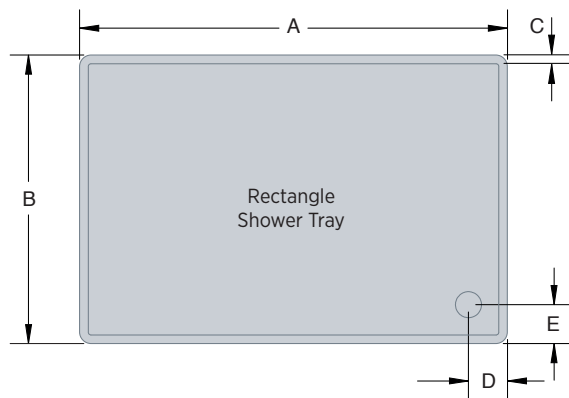

OTHER DIMENSIONS
TRAY HEIGHT: 45MM
WASTE HOLE: 90MM

Low Profile Shower Trays - Square

Size (mm)	A	B	C	D	E
700 x 700	700	700	52	135	135
760 x 760	760	760	52	135	135
800 x 800	800	800	52	135	135
900 x 900	900	900	52	135	135
1000 x 1000	1000	1000	52	135	135

Low Profile Shower Trays - Rectangle

Size (mm)	A	B	C	D	E
900 x 700	900	700	52	135	135
900 x 760	900	760	52	135	135
900 x 800	900	800	52	135	135
1000 x 700	1000	700	52	135	135
1000 x 760	1000	760	52	135	135
1000 x 800	1000	800	52	135	135
1000 x 900	1000	900	52	135	135
1100 x 760	1100	760	52	135	135
1100 x 800	1100	800	52	135	135
1100 x 900	1100	900	52	135	135
1200 x 700	1200	700	52	135	135
1200 x 760	1200	760	52	135	135
1200 x 800	1200	800	52	135	135
1200 x 900	1200	900	52	135	135
1300 x 800	1300	800	52	135	135
1400 x 700	1400	700	52	135	135
1400 x 800	1400	800	52	135	135
1400 x 900	1400	900	52	135	135
1500 x 700	1500	700	52	135	135
1500 x 760	1500	760	52	135	135
1500 x 800	1500	800	52	135	135
1500 x 900	1500	900	52	135	135
1600 x 700	1600	700	52	135	135
1600 x 760	1600	760	52	135	135
1600 x 800	1600	800	52	135	135
1600 x 900	1600	900	52	135	135
1700 x 700	1700	700	52	135	135
1700 x 760	1700	760	52	135	135
1700 x 800	1700	800	52	135	135
1700 x 900	1700	900	52	135	135
1800 x 800	1800	800	52	135	135

Low Profile Shower Trays - Quadrant

Size (mm)	A	B	C	D	E	F
800 x 800	800	800	52	135	135	550
900 x 900	900	900	52	135	135	550
1000 x 1000	1000	1000	52	135	135	550
900 x 760	900	760	52	135	135	550
1000 x 800	1000	800	52	135	135	550
1200 x 800	1200	800	52	135	135	550
1200 x 900	1200	900	52	135	135	550