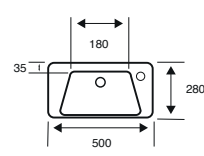

CLOAKROOM BASIN