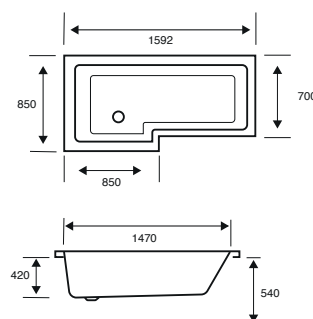

Quantum

L-SHAPED SHOWER BATH

1600 X 850 X 540

CAPACITY 250 LITRES

BATH SIZE	CODE	PRICE
1600 X 850 5MM LEFT HAND	02386	£779.00
1600 X 850 CARRONITE LEFT HAND	02387	£1,112.00
1600 X 850 5MM RIGHT HAND	02388	£779.00
1600 X 850 CARRONITE RIGHT HAND	02389	£1,112.00
PANELS	CODE	PRICE
1600 X 540 5MM FRONT PANEL	02390	£276.00
700 X 540 5MM END PANEL	02312	£173.00
1600 X 540 CARRONITE FRONT PANEL	02391	£595.00
700 X 540 CARRONITE END PANEL	02313	£236.00