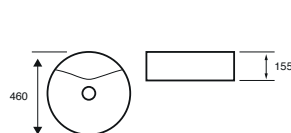

ISLAND 500MM

ISLAND 600MM

KARLO 460MM

KARLO 500MM

LOIS ROUND 425MM

LOIS SQUARE 390MM

Arc & Options 24

500MM BASIN