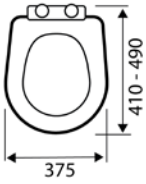

SEATS

Uni One
UNIVERSAL STANDARD TOILET SEAT

- Made from polypropylene

SEA001UN £32.50