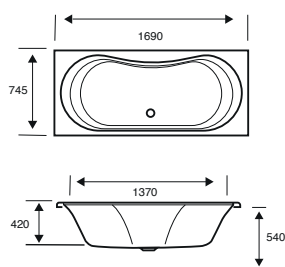

Arc Double Ended

1700 X 750 X 540

CAPACITY 190 LITRES

BATH SIZE	CODE	PRICE
1700 X 750 5MM	02017	£641.00
1700 X 750 CARRONITE	02018	£988.00
PANELS		PRICE
1700 X 540 5MM FRONT PANEL	02318	£208.00
700 X 515 5MM END PANEL	02289	£148.00
1700 X 540 CARRONITE FRONT PANEL	02319	£280.00
700 X 515 CARRONITE END PANEL	02275	£195.00