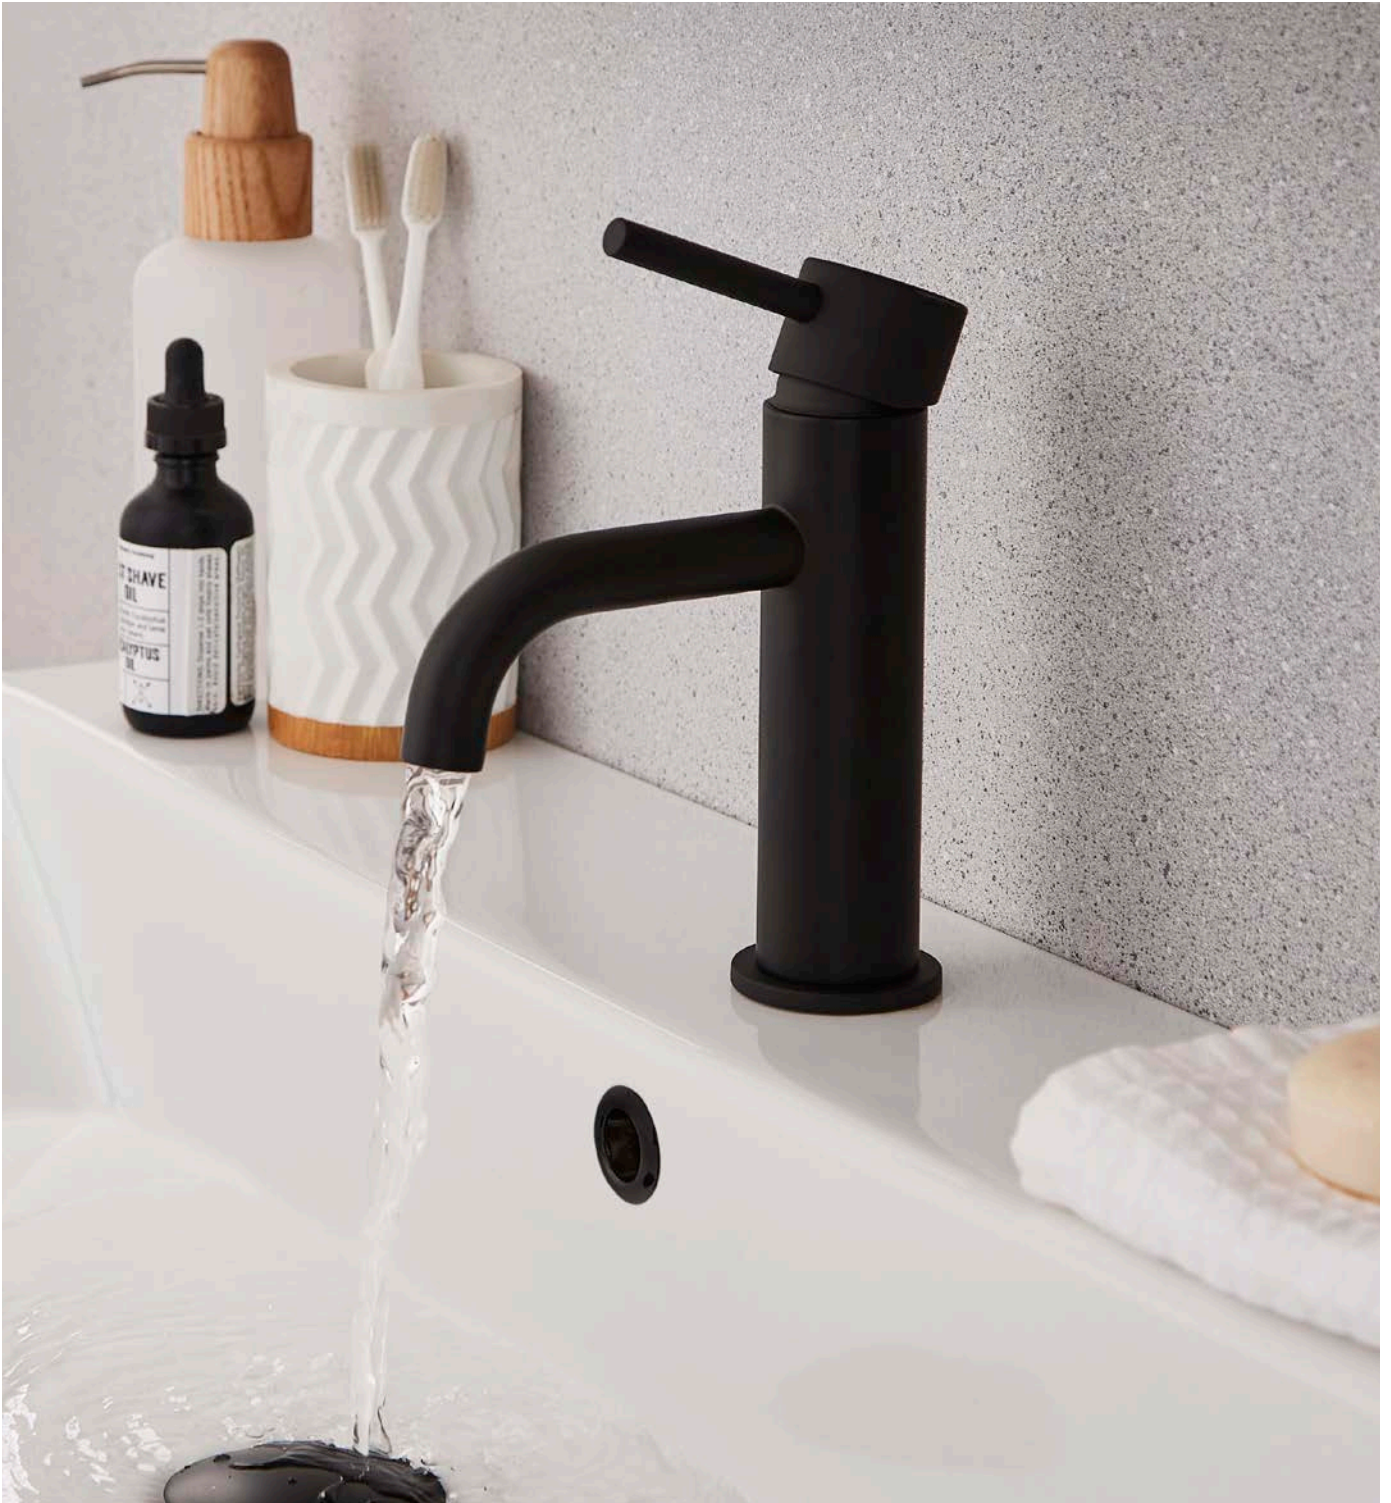

NERO ROUND

FOR MATCHING SHOWER SEE PAGE 170