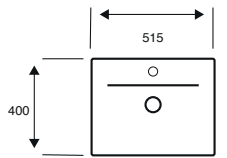

Moon

500MM BASIN

600MM BASIN

800MM BASIN

Purity

500MM SLIM BASIN

600MM SLIM BASIN

800MM SLIM BASIN