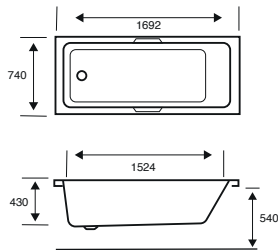

Integra Single Ended

1700 X 700 X 515

CAPACITY 228 LITRES

BATH SIZE	CODE	PRICE
1700 X 700 5MM	02169	£609.00
1700 X 700 CARRONITE	02170	£959.00
PANELS	CODE	PRICE
1700 X 515 5MM FRONT PANEL	02320	£185.00
700 X 515 5MM END PANEL	02285	£148.00
1700 X 515 CARRONITE FRONT PANEL	02321	£267.00
700 X 515 CARRONITE END PANEL	02271	£195.00

Integra Single Ended

1700 X 750 X 540

CAPACITY 240 LITRES

BATH SIZE	CODE	PRICE
1700 X 750 5MM	02171	£745.00
1700 X 750 CARRONITE	02172	£1,091.00
PANELS	CODE	PRICE
1700 X 540 5MM FRONT PANEL	02318	£208.00
750 X 540 5MM END PANEL	02289	£148.00
1700 X 540 CARRONITE FRONT PANEL	02319	£280.00
750 X 540 CARRONITE END PANEL	02275	£195.00