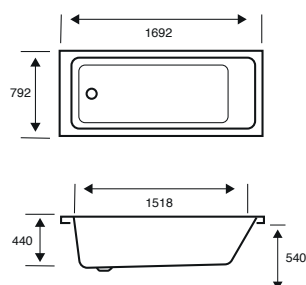

Quantum Single Ended

1700 X 800 X 540

CAPACITY 267 LITRES

BATH SIZE	CODE	PRICE
1700 X 800 5MM	02149	£722.00
1700 X 800 CARRONITE	02150	£1,054.00
PANELS	CODE	PRICE
1700 X 540 5MM FRONT PANEL	02318	£208.00
800 X 540 5MM END PANEL	02291	£148.00
1700 X 540 CARRONITE FRONT PANEL	02319	£280.00
800 X 540 CARRONITE END PANEL	02277	£195.00