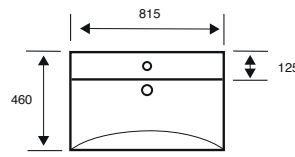

800MM BASIN