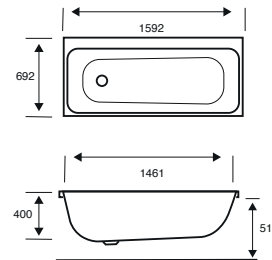

Profile Single Ended

1600 X 700 X 515

CAPACITY 204 LITRES

BATH SIZE	CODE	PRICE
1600 X 700 5MM	02420	£609.00
1600 X 700 CARRONITE	02421	£1,013.00
PANELS	CODE	PRICE
1600 X 515 5MM FRONT PANEL	02316	£185.00
700 X 515 5MM END PANEL	02285	£148.00
1600 X 515 CARRONITE FRONT PANEL	02317	£267.00
700 X 515 CARRONITE END PANEL	02271	£195.00