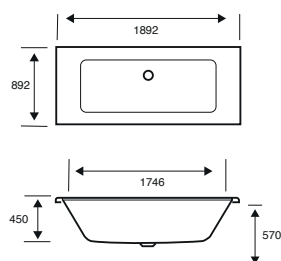

QUANTUM DE

Quantum Double Ended

1800 X 800 X 540

CAPACITY 230 LITRES

| BATH SIZE | CODE | PRICE |
|----------------------------------|--------------|------------------|
| 1800 X 800 5MM | 02161 | £782.00 |
| 1800 X 800 CARRONITE | 02162 | £1,135.00 |
| PANELS | CODE | PRICE |
| 1800 X 540 5MM FRONT PANEL | 02322 | £220.00 |
| 800 X 540 5MM END PANEL | 02291 | £148.00 |
| 1800 X 540 CARRONITE FRONT PANEL | 02323 | £292.00 |
| 800 X 540 CARRONITE END PANEL | 02277 | £195.00 |