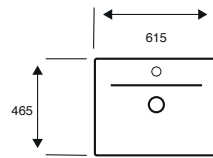

600MM MID BASIN