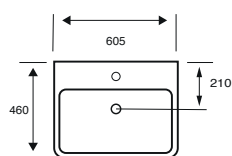

ISLAND 500MM

ISLAND 600MM

KARLO 460MM

KARLO 500MM

LOIS ROUND 425MM

LOIS SQUARE 390MM

Arc & Options 24

500MM BASIN