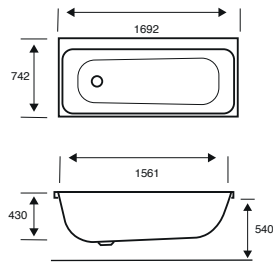

Profile Single Ended

1700 X 750 X 540 CAPACITY 257 LITRES

BATH SIZE	CODE	PRICE
1700 X 750 5MM	02424	£752.00
1700 X 750 CARRONITE	02425	£1,177.00
PANELS	CODE	PRICE
1700 X 540 5MM FRONT PANEL	02318	£208.00
750 X 540 5MM END PANEL	02289	£148.00
1700 X 540 CARRONITE FRONT PANEL	02319	£280.00
750 X 540 CARRONITE END PANEL	02275	£195.00