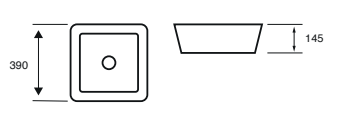

ISLAND 500MM

ISLAND 600MM

KARLO 460MM

KARLO 500MM

LOIS ROUND 425MM

LOIS SQUARE 390MM

Arc & Options 24

500MM BASIN