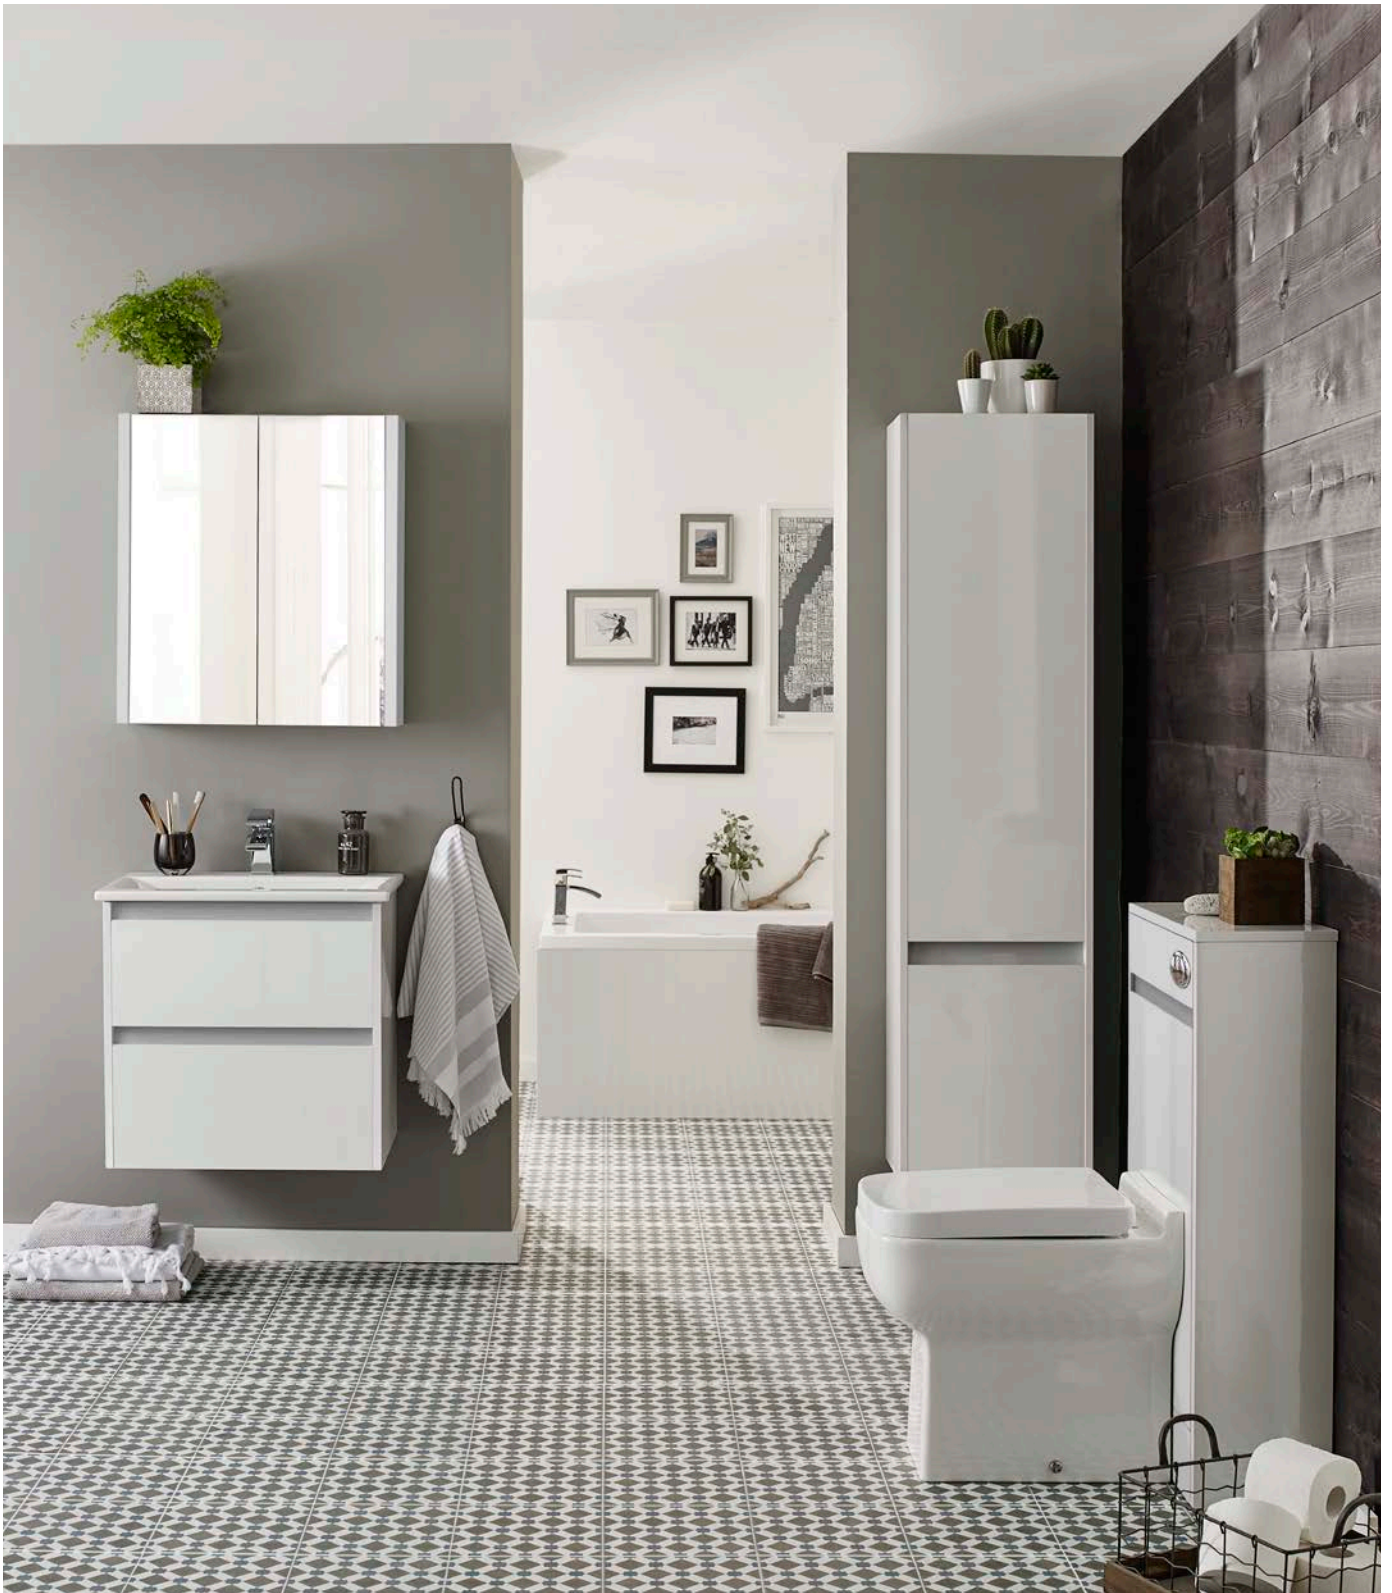

FOR FEATURED PAN SEE PAGE 98