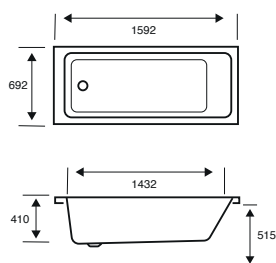

Quantum Single Ended

1600 X 700 X 515

CAPACITY 213 LITRES

BATH SIZE	CODE	PRICE
1600 X 700 5MM	02143	£531.00
1600 X 700 CARRONITE	02144	£899.00
PANELS	CODE	PRICE
1600 X 515 5MM FRONT PANEL	02316	£185.00
700 X 515 5MM END PANEL	02285	£148.00
1600 X 515 CARRONITE FRONT PANEL	02317	£267.00
700 X 515 CARRONITE END PANEL	02271	£195.00