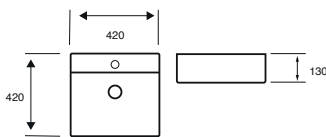

Countertop Basins

ESSENTIAL 420MM