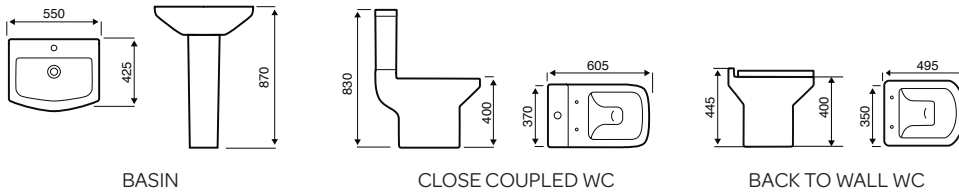

CLOSE TO WALL WC

COMFORT HEIGHT WC

BACK TO WALL WC

Pure

Trim

Genoa

Ozone

Korsika