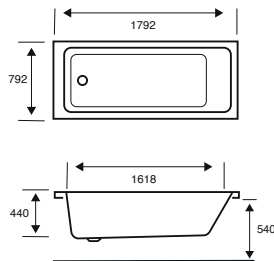

QUANTUM SE

Quantum Single Ended

1800 X 725 X 540

CAPACITY 266 LITRES

| BATH SIZE | CODE | PRICE |
|----------------------------------|--------------|------------------|
| 1800 X 725 5MM | 02153 | £703.00 |
| 1800 X 725 CARRONITE | 02154 | £1,047.00 |
| PANELS | CODE | PRICE |
| 1800 X 540 5MM FRONT PANEL | 02322 | £220.00 |
| 725 X 540 5MM END PANEL | 02287 | £148.00 |
| 1800 X 540 CARRONITE FRONT PANEL | 02323 | £292.00 |
| 725 X 540 CARRONITE END PANEL | 02307 | £195.00 |