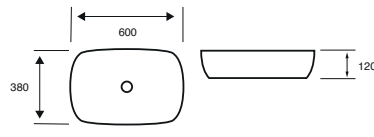

ISLAND 500MM

ISLAND 600MM

KARLO 460MM

KARLO 500MM

LOIS ROUND 425MM

LOIS SQUARE 390MM

Arc & Options 24

500MM BASIN