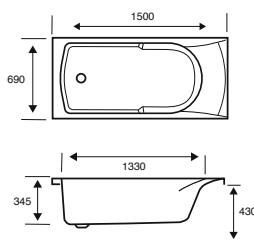

Axis

1500 X 700 X 430 CAPACITY 131 LITRES

WITH TWIN HAND GRIPS

BATH SIZE	CODE	PRICE	CODE	PRICE
1500 X 700 5MM	02029	£531.00	02029T	£575.00
1500 X 700 CARRONITE	02030	£896.00	02030T	£940.00
PANELS		CODE	PRICE	
1500 X 430 5MM FRONT PANEL	02252	£185.00		
700 X 430 5MM END PANEL	02258	£148.00		
1500 X 430 CARRONITE FRONT PANEL	02253	£267.00		
700 X 430 CARRONITE END PANEL	02259	£195.00