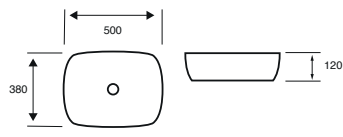

ISLAND 500MM

ISLAND 600MM

KARLO 460MM

KARLO 500MM

LOIS ROUND 425MM

LOIS SQUARE 390MM

Arc & Options 24

500MM BASIN