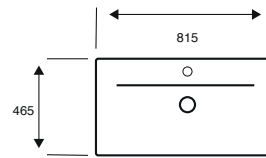

800MM MID BASIN