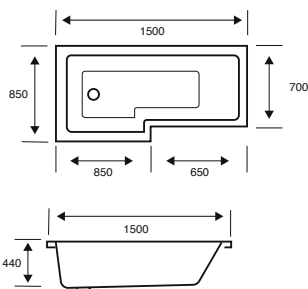

**MATT BLACK
HAND GRIPS
AVAILABLE**

02549 £76.50

LEFT HAND SHOWN

Elite

L-SHAPED SHOWER BATH

1500 X 850 X 440

CAPACITY 207 LITRES

| BATH SIZE | CODE | PRICE |
|------------------------|-----------------|----------------|
| 1500 X 850 LEFT HAND | BAT140EL | £337.00 |
| 1500 X 850 RIGHT HAND | BAT141EL | £337.00 |
| PANELS | CODE | PRICE |
| 1500 X 520 FRONT PANEL | BAT142EL | £116.00 |
| 700 X 520 END PANEL | BAT170EO | £77.00 |