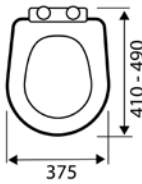

ROUND - MATT BLACK

ACC014

£71.00

SEATS

Uni One
UNIVERSAL STANDARD TOILET SEAT

- Made from polypropylene

SEA001UN £32.50

Uni Two
UNIVERSAL PREMIUM TOILET SEAT