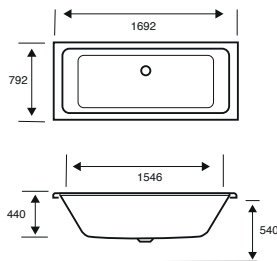

QUANTUM DE

Quantum Double Ended

1700 X 700 X 515

CAPACITY 165 LITRES

BATH SIZE	CODE	PRICE
1700 X 700 5MM	02159	£531.00
1700 X 700 CARRONITE	02160	£899.00
PANELS	CODE	PRICE
1700 X 515 5MM FRONT PANEL	02320	£185.00
700 X 515 5MM END PANEL	02285	£148.00
1700 X 515 CARRONITE FRONT PANEL	02321	£267.00
700 X 515 CARRONITE END PANEL	02271	£195.00

Quantum Double Ended

1700 X 750 X 540

CAPACITY 190 LITRES

BATH SIZE	CODE	PRICE
1700 X 750 5MM	02157	£652.00
1700 X 750 CARRONITE	02158	£1,016.00
PANELS	CODE	PRICE
1700 X 540 5MM FRONT PANEL	02318	£208.00
750 X 540 5MM END PANEL	02289	£148.00
1700 X 540 CARRONITE FRONT PANEL	02319	£280.00
750 X 540 CARRONITE END PANEL	02275	£195.00

Quantum Double Ended

1700 X 800 X 540

CAPACITY 190 LITRES

BATH SIZE	CODE	PRICE
1700 X 800 5MM	02392	£722.00
1700 X 800 CARRONITE	02393	£1,054.00
PANELS	CODE	PRICE
1700 X 540 5MM FRONT PANEL	02318	£208.00
800 X 540 5MM END PANEL	02291	£148.00
1700 X 540 CARRONITE FRONT PANEL	02319	£280.00
800 X 540 CARRONITE END PANEL	02277	£195.00