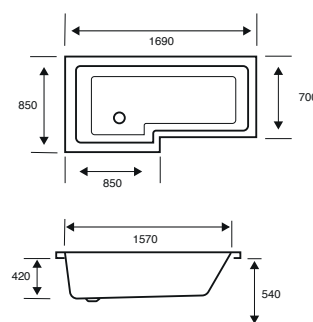

Quantum

L-SHAPED SHOWER BATH

1700 X 850 X 540

CAPACITY 265 LITRES

BATH SIZE	CODE	PRICE
1700 X 850 5MM LEFT HAND	02205	£779.00
1700 X 850 CARRONITE LEFT HAND	02206	£1,112.00
1700 X 850 5MM RIGHT HAND	02207	£779.00
1700 X 850 CARRONITE RIGHT HAND	02208	£1,112.00
PANELS	CODE	PRICE
1700 X 540 5MM FRONT PANEL	02326	£276.00
700 X 540 5MM END PANEL	02312	£173.00
1700 X 540 CARRONITE FRONT PANEL	02327	£595.00
700 X 540 CARRONITE END PANEL	02313	£236.00