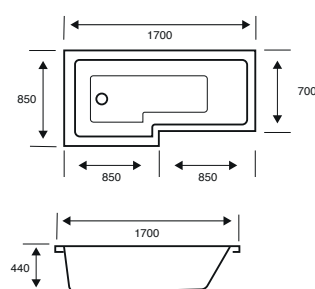

Elite

L-SHAPED SHOWER BATH

1700 X 850 X 440

CAPACITY 235 LITRES

BATH SIZE	CODE	PRICE
1700 X 850 LEFT HAND	BAT150EL	£337.00
1700 X 850 RIGHT HAND	BAT151EL	£337.00
PANELS		PRICE
1700 X 520 FRONT PANEL	BAT152EL	£116.00
700 X 520 END PANEL	BAT170EO	£77.00