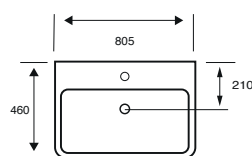

800MM BASIN