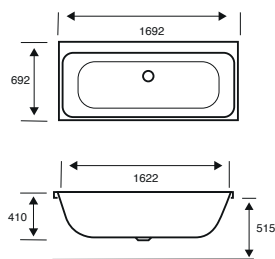

Profile Double Ended

1600 X 700 X 515

CAPACITY 188 LITRES

BATH SIZE	CODE	PRICE
1600 X 700 5MM	02199	£609.00
1600 X 700 CARRONITE	02200	£1,013.00
PANELS	CODE	PRICE
1600 X 515 5MM FRONT PANEL	02316	£185.00
700 X 515 5MM END PANEL	02285	£148.00
1600 X 515 CARRONITE FRONT PANEL	02317	£267.00
700 X 515 CARRONITE END PANEL	02271	£195.00

Profile Double Ended

1600 X 800 X 540

CAPACITY 215 LITRES

BATH SIZE	CODE	PRICE
1600 X 800 5MM	02589	£752.00
1600 X 800 CARRONITE	02590	£1,177.00
PANELS	CODE	PRICE
1600 X 540 5MM FRONT PANEL	02281	£208.00
800 X 540 5MM END PANEL	02291	£148.00
1600 X 540 CARRONITE FRONT PANEL	02267	£280.00
800 X 540 CARRONITE END PANEL	02277	£195.00

Profile Double Ended

1650 X 700 X 515

CAPACITY 196 LITRES

BATH SIZE	CODE	PRICE
1650 X 700 5MM	02521	£609.00
1650 X 700 CARRONITE	02522	£1,013.00
PANELS	CODE	PRICE
1650 X 515 5MM FRONT PANEL	02282	£185.00
700 X 515 5MM END PANEL	02285	£148.00
1650 X 515 CARRONITE FRONT PANEL	02268	£267.00
700 X 515 CARRONITE END PANEL	02271	£195.00

Profile Double Ended

1700 X 700 X 515

CAPACITY 205 LITRES

BATH SIZE	CODE	PRICE
1700 X 700 5MM	02191	£609.00
1700 X 700 CARRONITE	02192	£1,013.00
PANELS	CODE	PRICE
1700 X 515 5MM FRONT PANEL	02320	£185.00
700 X 515 5MM END PANEL	02285	£148.00
1700 X 515 CARRONITE FRONT PANEL	02321	£267.00
700 X 515 CARRONITE END PANEL	02271	£195.00