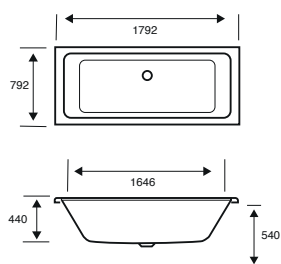

QUANTUM DE

Quantum Double Ended

1800 X 800 X 540

CAPACITY 230 LITRES

BATH SIZE	CODE	PRICE
1800 X 800 5MM	02161	£782.00
1800 X 800 CARRONITE	02162	£1,135.00
PANELS	CODE	PRICE
1800 X 540 5MM FRONT PANEL	02322	£220.00
800 X 540 5MM END PANEL	02291	£148.00
1800 X 540 CARRONITE FRONT PANEL	02323	£292.00
800 X 540 CARRONITE END PANEL	02277	£195.00

Quantum Double Ended

1900 X 900 X 570

CAPACITY 350 LITRES

BATH SIZE	CODE	PRICE
1900 X 900 5MM	02163	£1,205.00
1900 X 900 CARRONITE	02164	£1,748.00
PANELS	CODE	PRICE
1900 X 570 5MM FRONT PANEL	02284	£220.00
900 X 570 5MM END PANEL	02294	£163.00
1900 X 570 CARRONITE FRONT PANEL	02270	£292.00
900 X 570 CARRONITE END PANEL	02279	£213.00