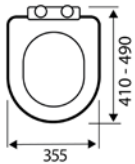

- Made from duroplastic

SEA002UN £42.00

Standard D
WRAPOVER STANDARD D SHAPED SEAT

- Made from polypropylene

SEA101D £59.00

Slim D
SLIM WRAPOVER PREMIUM D SHAPED

- Made from duroplastic

SEA102D £71.00