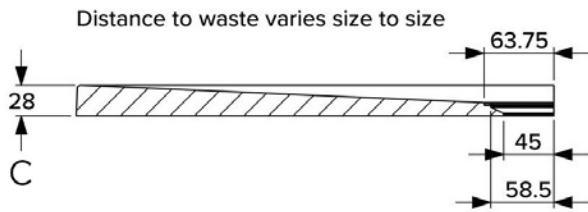

Natural Stone Effect Shower Trays

Size (mm)	A	B	C	D	E
1200x700	1200	700	28	450	450
1200x800	1200	800	28	450	450
1200x900	1200	900	28	450	450
1400x700	1400	700	28	450	450
1400x800	1400	800	28	450	450
1400x900	1400	900	28	450	450
1600 x 700	1600	700	28	550	350
1600 x 800	1600	800	28	550	400
1600 x 900	1600	900	28	550	450
1700 x 700	1700	700	28	550	350
1700 x 800	1700	800	28	550	400
1700 x 900	1700	900	28	550	450