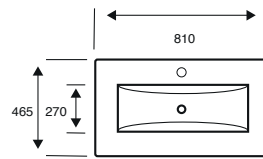

Moon

500MM BASIN

600MM BASIN

800MM BASIN

Purity

500MM SLIM BASIN

600MM SLIM BASIN

800MM SLIM BASIN