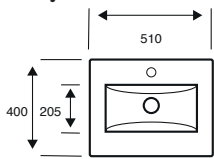

Moon

500MM BASIN

600MM BASIN

800MM BASIN

Purity

500MM SLIM BASIN

600MM SLIM BASIN

800MM SLIM BASIN