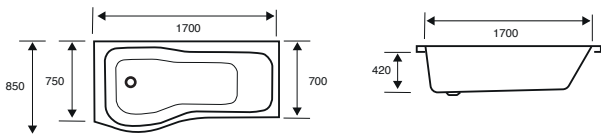

**Elite**

L-SHAPED SHOWER BATH SCREEN

CODE PRICE

KONLE **£258.00**L-SHAPED SHOWER BATH SCREEN
WITH TOWEL BAR**KONLS** **£285.00**

LEFT HAND SHOWN

Oblique

P - SHAPED SHOWER BATH

1700 X 850 X 420