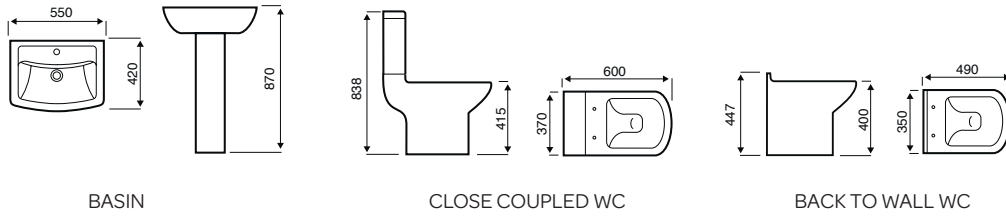

CLOSE TO WALL WC

COMFORT HEIGHT WC

BACK TO WALL WC

Pure

Trim

Genoa

Ozone

Korsika