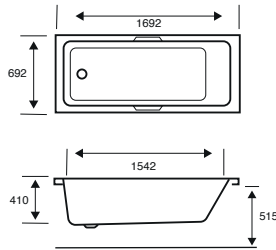

Integra Single Ended

1700 X 700 X 515

CAPACITY 228 LITRES

BATH SIZE	CODE	PRICE
1700 X 700 5MM	02169	£609.00
1700 X 700 CARRONITE	02170	£959.00
PANELS	CODE	PRICE
1700 X 515 5MM FRONT PANEL	02320	£185.00
700 X 515 5MM END PANEL	02285	£148.00
1700 X 515 CARRONITE FRONT PANEL	02321	£267.00
700 X 515 CARRONITE END PANEL	02271	£195.00

Integra Single Ended

1700 X 750 X 540

CAPACITY 240 LITRES

BATH SIZE	CODE	PRICE
1700 X 750 5MM	02171	£745.00
1700 X 750 CARRONITE	02172	£1,091.00
PANELS	CODE	PRICE
1700 X 540 5MM FRONT PANEL	02318	£208.00
750 X 540 5MM END PANEL	02289	£148.00
1700 X 540 CARRONITE FRONT PANEL	02319	£280.00
750 X 540 CARRONITE END PANEL	02275	£195.00