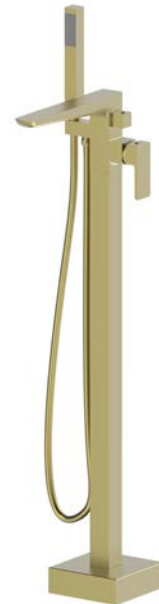

NEW!

H

£699.00

£30.50

£10.50