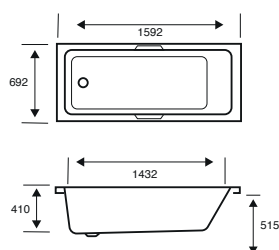

Integra Single Ended

1600 X 700 X 515

CAPACITY 213 LITRES

BATH SIZE	CODE	PRICE
1600 X 700 5MM	02167	£609.00
1600 X 700 CARRONITE	02168	£959.00
PANELS	CODE	PRICE
1600 X 515 5MM FRONT PANEL	02316	£185.00
700 X 515 5MM END PANEL	02285	£148.00
1600 X 515 CARRONITE FRONT PANEL	02317	£267.00
700 X 515 CARRONITE END PANEL	02271	£195.00