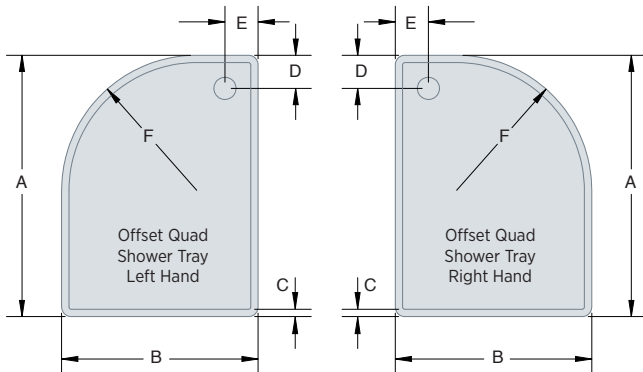

OTHER DIMENSIONS
TRAY HEIGHT: 45MM
WASTE HOLE: 90MM

Low Profile Shower Trays - Square

Size (mm)	A	B	C	D	E
700 x 700	700	700	52	135	135
760 x 760	760	760	52	135	135
800 x 800	800	800	52	135	135
900 x 900	900	900	52	135	135
1000 x 1000	1000	1000	52	135	135

Low Profile Shower Trays - Rectangle

Size (mm)	A	B	C	D	E
900 x 700	900	700	52	135	135
900 x 760	900	760	52	135	135
900 x 800	900	800	52	135	135
1000 x 700	1000	700	52	135	135
1000 x 760	1000	760	52	135	135
1000 x 800	1000	800	52	135	135
1000 x 900	1000	900	52	135	135
1100 x 760	1100	760	52	135	135
1100 x 800	1100	800	52	135	135
1100 x 900	1100	900	52	135	135
1200 x 700	1200	700	52	135	135
1200 x 760	1200	760	52	135	135
1200 x 800	1200	800	52	135	135
1200 x 900	1200	900	52	135	135
1300 x 800	1300	800	52	135	135
1400 x 700	1400	700	52	135	135
1400 x 800	1400	800	52	135	135
1400 x 900	1400	900	52	135	135
1500 x 700	1500	700	52	135	135
1500 x 760	1500	760	52	135	135
1500 x 800	1500	800	52	135	135
1500 x 900	1500	900	52	135	135
1600 x 700	1600	700	52	135	135
1600 x 760	1600	760	52	135	135
1600 x 800	1600	800	52	135	135
1600 x 900	1600	900	52	135	135
1700 x 700	1700	700	52	135	135
1700 x 760	1700	760	52	135	135
1700 x 800	1700	800	52	135	135
1700 x 900	1700	900	52	135	135
1800 x 800	1800	800	52	135	135

Low Profile Shower Trays - Quadrant

Size (mm)	A	B	C	D	E	F
800 x 800	800	800	52	135	135	550
900 x 900	900	900	52	135	135	550
1000 x 1000	1000	1000	52	135	135	550
900 x 760	900	760	52	135	135	550
1000 x 800	1000	800	52	135	135	550
1200 x 800	1200	800	52	135	135	550
1200 x 900	1200	900	52	135	135	550