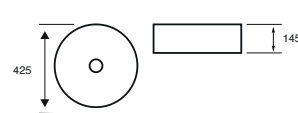

ISLAND 500MM

ISLAND 600MM

KARLO 460MM

KARLO 500MM

LOIS ROUND 425MM

LOIS SQUARE 390MM

Arc & Options 24

500MM BASIN