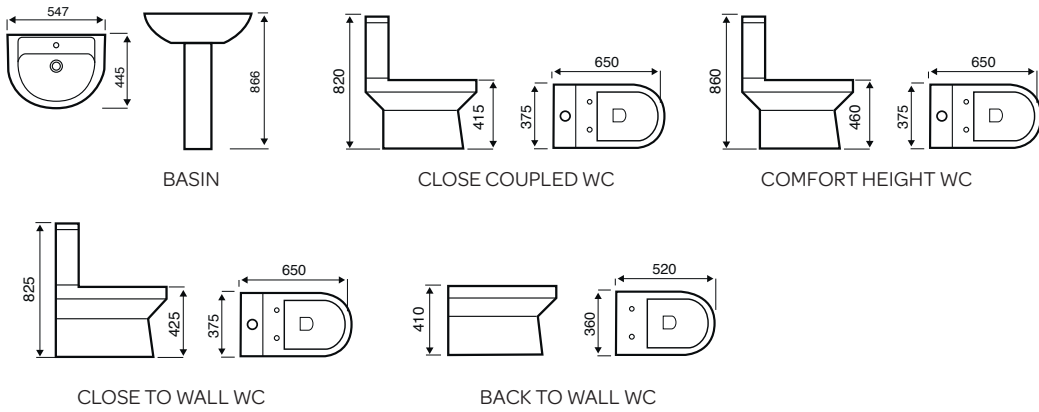

Korsika

Bijoux

Additional Sanitaryware

NOTE: KARTELL UK RESERVES THE RIGHT TO MAKE CHANGES IN PRODUCTS AND TECHNICAL DETAILS WITHOUT PRIOR NOTICE. FOR EXACT MEASUREMENTS, IN PARTICULAR FOR CUSTOMIZED INSTALLATION SCENARIOS, IT CAN ONLY BE TAKEN FROM THE FINISHED CERAMIC PRODUCT.