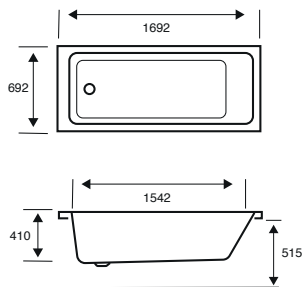

Quantum Single Ended

1600 X 800 X 540

CAPACITY 247 LITRES

BATH SIZE	CODE	PRICE
1600 X 800 5MM	02145	£722.00
1600 X 800 CARRONITE	02146	£1,054.00
PANELS	CODE	PRICE
1600 X 540 5MM FRONT PANEL	02281	£208.00
800 X 540 5MM END PANEL	02291	£148.00
1600 X 540 CARRONITE FRONT PANEL	02267	£280.00
800 X 540 CARRONITE END PANEL	02277	£195.00

Quantum Single Ended

1650 X 700 X 515

CAPACITY 216 LITRES

BATH SIZE	CODE	PRICE
1650 X 700 5MM	02633	£531.00
1650 X 700 CARRONITE	02634	£899.00
PANELS	CODE	PRICE
1650 X 515 5MM FRONT PANEL	02316	£185.00
700 X 515 5MM END PANEL	02285	£148.00
1650 X 515 CARRONITE FRONT PANEL	02317	£267.00
700 X 515 CARRONITE END PANEL	02271	£195.00

Quantum Single Ended

1700 X 700 X 515

CAPACITY 228 LITRES

BATH SIZE	CODE	PRICE
1700 X 700 5MM	02151	£531.00
1700 X 700 CARRONITE	02152	£899.00
PANELS	CODE	PRICE
1700 X 515 5MM FRONT PANEL	02320	£185.00
700 X 515 5MM END PANEL	02285	£148.00
1700 X 515 CARRONITE FRONT PANEL	02321	£267.00
700 X 515 CARRONITE END PANEL	02271	£195.00