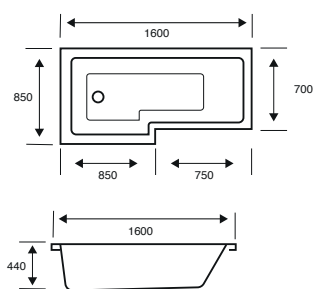

Elite

L-SHAPED SHOWER BATH

1600 X 850 X 440

CAPACITY 221 LITRES

BATH SIZE	CODE	PRICE
1600 X 850 LEFT HAND	BAT145EL	£337.00
1600 X 850 RIGHT HAND	BAT146EL	£337.00
PANELS		PRICE
1600 X 520 FRONT PANEL	BAT147EL	£116.00
700 X 520 END PANEL	BAT170EO	£77.00