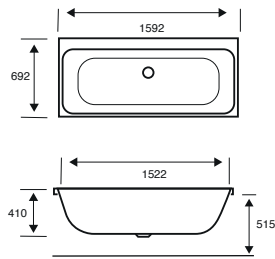

Profile Double Ended

1600 X 700 X 515

CAPACITY 188 LITRES

BATH SIZE	CODE	PRICE
1600 X 700 5MM	02199	£609.00
1600 X 700 CARRONITE	02200	£1,013.00
PANELS	CODE	PRICE
1600 X 515 5MM FRONT PANEL	02316	£185.00
700 X 515 5MM END PANEL	02285	£148.00
1600 X 515 CARRONITE FRONT PANEL	02317	£267.00
700 X 515 CARRONITE END PANEL	02271	£195.00

Profile Double Ended

1600 X 800 X 540

CAPACITY 215 LITRES

BATH SIZE	CODE	PRICE
1600 X 800 5MM	02589	£752.00
1600 X 800 CARRONITE	02590	£1,177.00
PANELS	CODE	PRICE
1600 X 540 5MM FRONT PANEL	02281	£208.00
800 X 540 5MM END PANEL	02291	£148.00
1600 X 540 CARRONITE FRONT PANEL	02267	£280.00
800 X 540 CARRONITE END PANEL	02277	£195.00

Profile Double Ended

1650 X 700 X 515

CAPACITY 196 LITRES

BATH SIZE	CODE	PRICE
1650 X 700 5MM	02521	£609.00
1650 X 700 CARRONITE	02522	£1,013.00
PANELS	CODE	PRICE
1650 X 515 5MM FRONT PANEL	02282	£185.00
700 X 515 5MM END PANEL	02285	£148.00
1650 X 515 CARRONITE FRONT PANEL	02268	£267.00
700 X 515 CARRONITE END PANEL	02271	£195.00

Profile Double Ended

1700 X 700 X 515

CAPACITY 205 LITRES

BATH SIZE	CODE	PRICE
1700 X 700 5MM	02191	£609.00
1700 X 700 CARRONITE	02192	£1,013.00
PANELS	CODE	PRICE
1700 X 515 5MM FRONT PANEL	02320	£185.00
700 X 515 5MM END PANEL	02285	£148.00
1700 X 515 CARRONITE FRONT PANEL	02321	£267.00
700 X 515 CARRONITE END PANEL	02271	£195.00