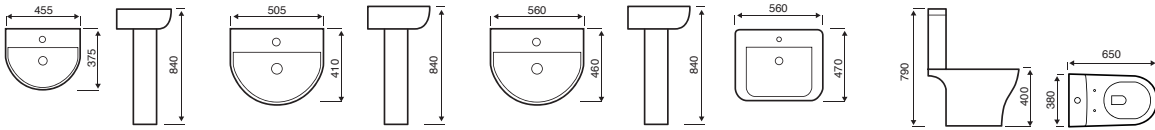

Kameo

450MM BASIN

500MM BASIN

550MM BASIN

560MM SEMI RECESSED BASIN

CLOSE COUPLED WC