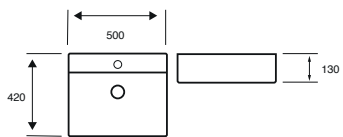

ESSENTIAL 500MM