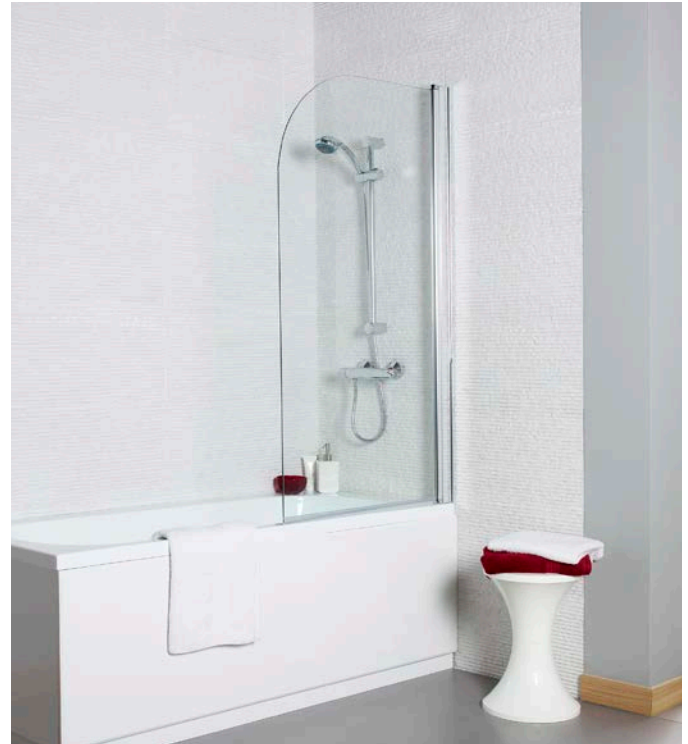

Koncept
STRAIGHT SCREEN, RADIUS EDGE
1400 X 780MM - 6MM GLASS
KONSS

L
£158.00