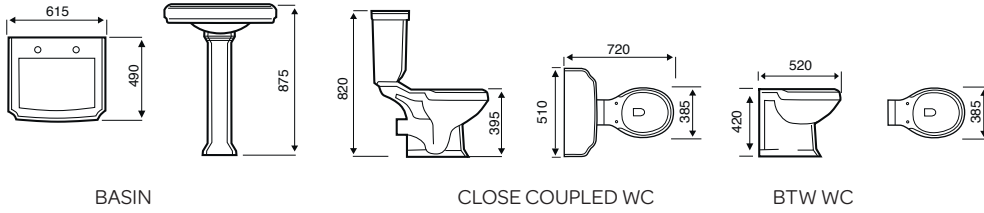

Astley

BASIN

CLOSE COUPLED WC

BTW WC