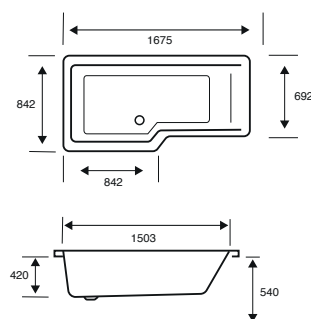

URBAN EDGE

Urban Edge

L - SHAPED SHOWER BATH

1575 X 850 X 540

CAPACITY 245 LITRES

BATH SIZE	CODE	PRICE
1575 X 850 5MM LEFT HAND	02427	£1,081.00
1575 X 850 CARRONITE LEFT HAND	02428	£1,707.00
1575 X 850 5MM RIGHT HAND	02429	£1,081.00
1575 X 850 CARRONITE RIGHT HAND	02430	£1,707.00
PANELS	CODE	PRICE
1575 X 540 5MM FRONT PANEL	02437	£363.00
1575 X 540 CARRONITE FRONT PANEL	02438	£577.00

Urban Edge

L - SHAPED SHOWER BATH

1675 X 850 X 540

CAPACITY 245 LITRES

BATH SIZE	CODE	PRICE
1675 X 850 5MM LEFT HAND	02525	£1,081.00
1675 X 850 CARRONITE LEFT HAND	02526	£1,707.00
1675 X 850 5MM RIGHT HAND	02527	£1,081.00
1675 X 850 CARRONITE RIGHT HAND	02528	£1,707.00
PANELS	CODE	PRICE
1675 X 540 5MM FRONT PANEL	02529	£363.00
1675 X 540 CARRONITE FRONT PANEL	02530	£577.00

Urban Edge

	CODE	PRICE
SHOWER BATH SCREEN	02347	£493.00