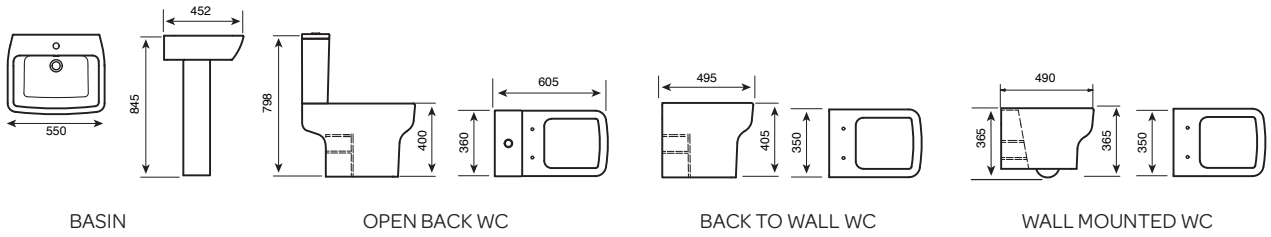

CLOSE TO WALL WC

COMFORT HEIGHT WC

BACK TO WALL WC

Pure

Trim

Genoa

Ozone

Korsika