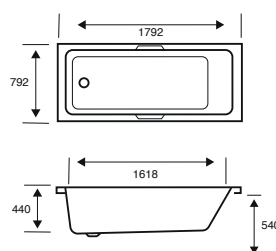

Integra Single Ended

1800 X 800 X 540

CAPACITY 285 LITRES

BATH SIZE	CODE	PRICE
1800 X 800 5MM	02396	£837.00
1800 X 800 CARRONITE	02397	£1,175.00
PANELS	CODE	PRICE
1800 X 540 5MM FRONT PANEL	02322	£220.00
800 X 540 5MM END PANEL	02291	£148.00
1800 X 540 CARRONITE FRONT PANEL	02323	£292.00
800 X 540 CARRONITE END PANEL	02277	£195.00