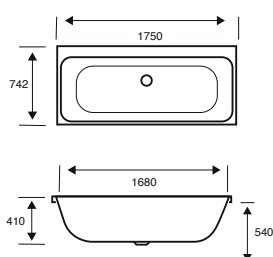

Profile Double Ended

1700 X 750 X 540

CAPACITY 230 LITRES

BATH SIZE	CODE	PRICE
1700 X 750 5MM	02195	£752.00
1700 X 750 CARRONITE	02196	£1,177.00
PANELS	CODE	PRICE
1700 X 540 5MM FRONT PANEL	02318	£208.00
750 X 540 5MM END PANEL	02289	£148.00
1700 X 540 CARRONITE FRONT PANEL	02319	£280.00
750 X 540 CARRONITE END PANEL	02275	£195.00

Profile Double Ended

1750 X 750 X 540

CAPACITY 236 LITRES

BATH SIZE	CODE	PRICE
1750 X 750 5MM	02593	£770.00
1750 X 750 CARRONITE	02594	£1,204.00
PANELS	CODE	PRICE
1750 X 540 5MM FRONT PANEL	02601	£208.00
750 X 540 5MM END PANEL	02289	£148.00
1750 X 540 CARRONITE FRONT PANEL	02602	£280.00
750 X 540 CARRONITE END PANEL	02275	£195.00

Profile Double Ended

1800 X 700 X 540

CAPACITY 231 LITRES

BATH SIZE	CODE	PRICE
1800 X 700 5MM	02573	£785.00
1800 X 700 CARRONITE	02574	£1,238.00
PANELS	CODE	PRICE
1800 X 540 5MM FRONT PANEL	02322	£220.00
700 X 540 5MM END PANEL	02286	£148.00
1800 X 540 CARRONITE FRONT PANEL	02323	£292.00
700 X 540 CARRONITE END PANEL	02272	£195.00