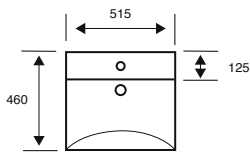

Moon

500MM BASIN