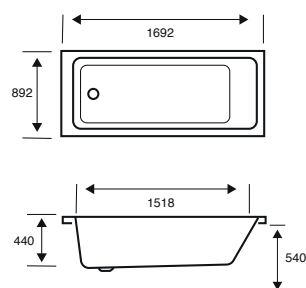

Quantum Single Ended

1700 X 900 X 540

CAPACITY 318 LITRES

BATH SIZE	CODE	PRICE
1700 X 900 5MM	02181	£954.00
1700 X 900 CARRONITE	02182	£1,335.00
PANELS	CODE	PRICE
1700 X 540 5MM FRONT PANEL	02318	£208.00
900 X 540 5MM END PANEL	02293	£163.00
1700 X 540 CARRONITE FRONT PANEL	02319	£280.00
900 X 540 CARRONITE END PANEL	02278	£213.00