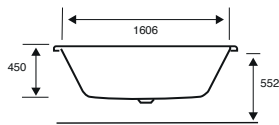

Encapsulated Baseboard

BATHS & PANELS

HALCYON

Halcyon

D - SHAPED BATH

1750 X 800 X 602

CAPACITY 253 LITRES

BATH SIZE	CODE	PRICE
1750 X 800 5MM	02416	£920.00
1750 X 800 CARRONITE	02417	£1,550.00
PANELS	CODE	PRICE
1750 X 602 CARRONITE FRONT PANEL	02436	£799.00