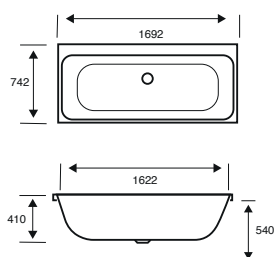

Profile Double Ended

1700 X 750 X 540

CAPACITY 230 LITRES

BATH SIZE	CODE	PRICE
1700 X 750 5MM	02195	£752.00
1700 X 750 CARRONITE	02196	£1,177.00
PANELS	CODE	PRICE
1700 X 540 5MM FRONT PANEL	02318	£208.00
750 X 540 5MM END PANEL	02289	£148.00
1700 X 540 CARRONITE FRONT PANEL	02319	£280.00
750 X 540 CARRONITE END PANEL	02275	£195.00

Profile Double Ended

1750 X 750 X 540

CAPACITY 236 LITRES

BATH SIZE	CODE	PRICE
1750 X 750 5MM	02593	£770.00
1750 X 750 CARRONITE	02594	£1,204.00
PANELS	CODE	PRICE
1750 X 540 5MM FRONT PANEL	02601	£208.00
750 X 540 5MM END PANEL	02289	£148.00
1750 X 540 CARRONITE FRONT PANEL	02602	£280.00
750 X 540 CARRONITE END PANEL	02275	£195.00

Profile Double Ended

1800 X 700 X 540

CAPACITY 231 LITRES

BATH SIZE	CODE	PRICE
1800 X 700 5MM	02573	£785.00
1800 X 700 CARRONITE	02574	£1,238.00
PANELS	CODE	PRICE
1800 X 540 5MM FRONT PANEL	02322	£220.00
700 X 540 5MM END PANEL	02286	£148.00
1800 X 540 CARRONITE FRONT PANEL	02323	£292.00
700 X 540 CARRONITE END PANEL	02272	£195.00