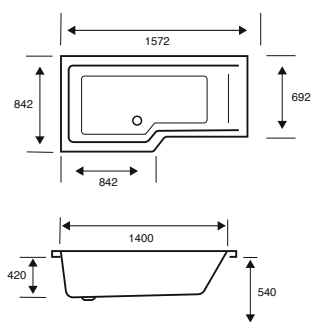

URBAN EDGE

Urban Edge

L - SHAPED SHOWER BATH

1575 X 850 X 540

CAPACITY 245 LITRES

BATH SIZE	CODE	PRICE
1575 X 850 5MM LEFT HAND	02427	£1,081.00
1575 X 850 CARRONITE LEFT HAND	02428	£1,707.00
1575 X 850 5MM RIGHT HAND	02429	£1,081.00
1575 X 850 CARRONITE RIGHT HAND	02430	£1,707.00
PANELS	CODE	PRICE
1575 X 540 5MM FRONT PANEL	02437	£363.00
1575 X 540 CARRONITE FRONT PANEL	02438	£577.00

Urban Edge

L - SHAPED SHOWER BATH

1675 X 850 X 540

CAPACITY 245 LITRES

BATH SIZE	CODE	PRICE
1675 X 850 5MM LEFT HAND	02525	£1,081.00
1675 X 850 CARRONITE LEFT HAND	02526	£1,707.00
1675 X 850 5MM RIGHT HAND	02527	£1,081.00
1675 X 850 CARRONITE RIGHT HAND	02528	£1,707.00
PANELS	CODE	PRICE
1675 X 540 5MM FRONT PANEL	02529	£363.00
1675 X 540 CARRONITE FRONT PANEL	02530	£577.00

Urban Edge

	CODE	PRICE
SHOWER BATH SCREEN	02347	£493.00